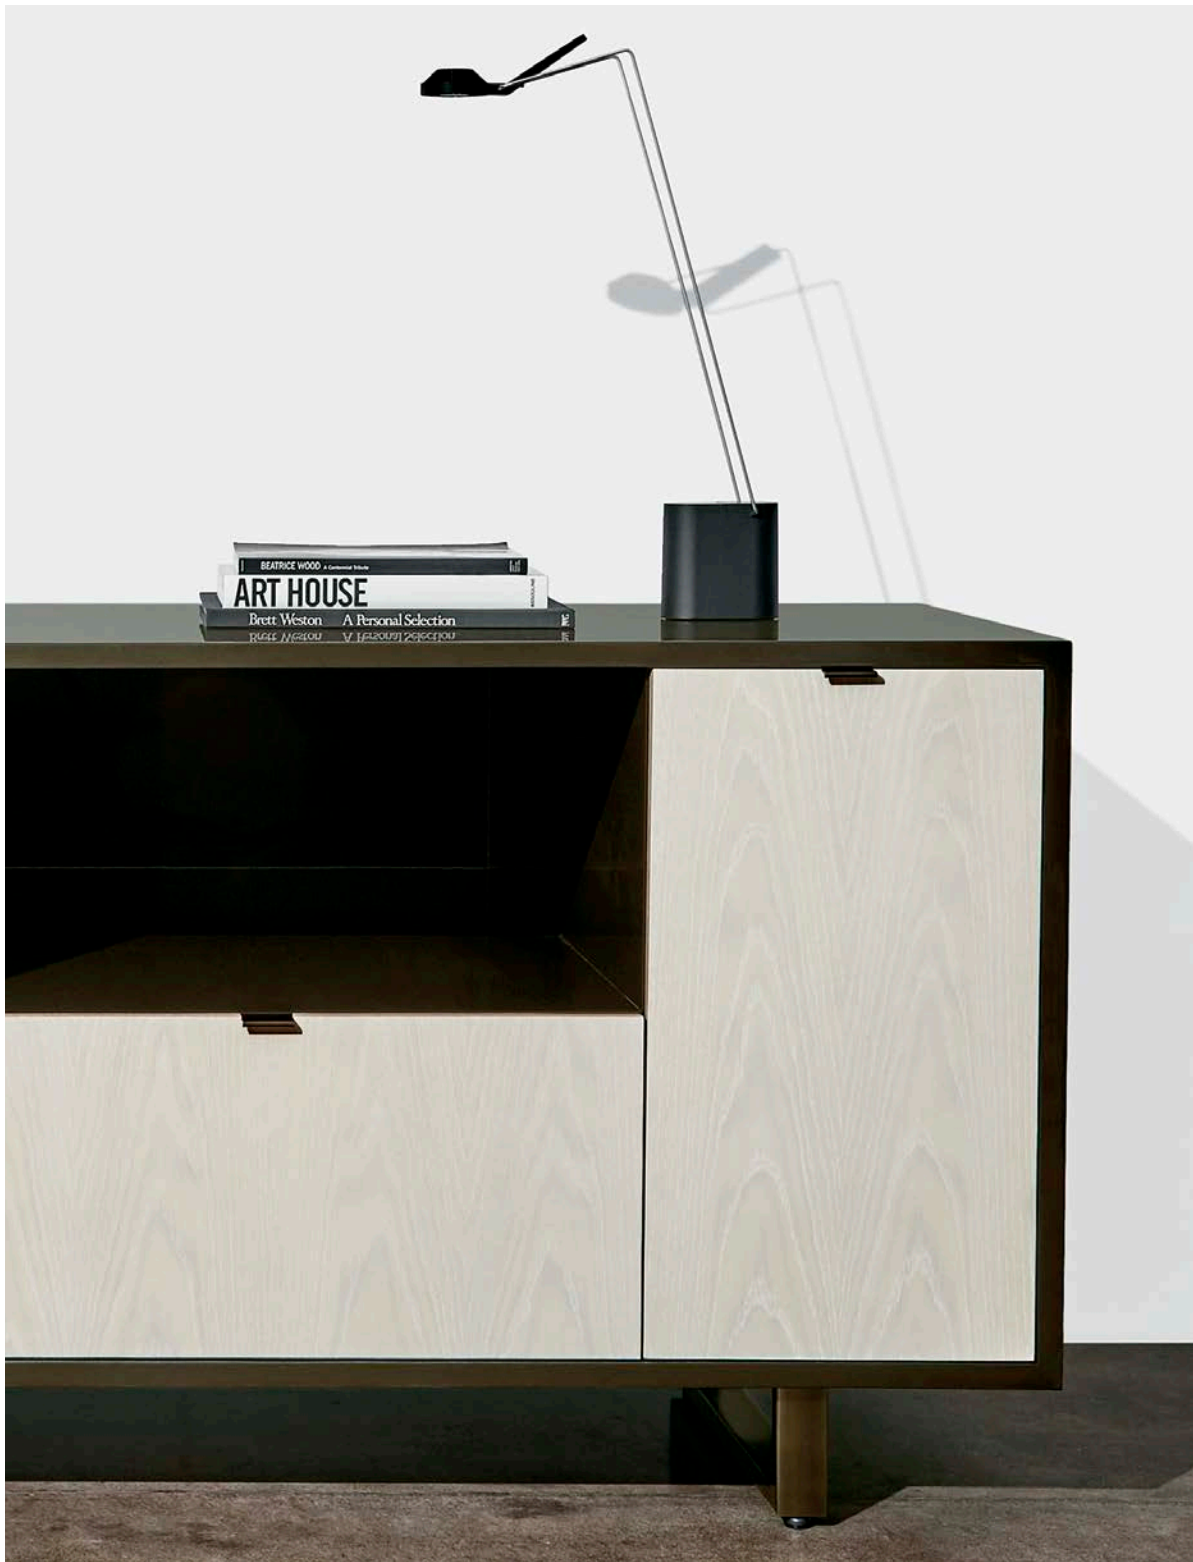

BEATRICE WOOD + Collaborative Studio

ART HOUSE

Brett Weston A Personal Selection

PIRELLA GÖTTSCHE LOWE