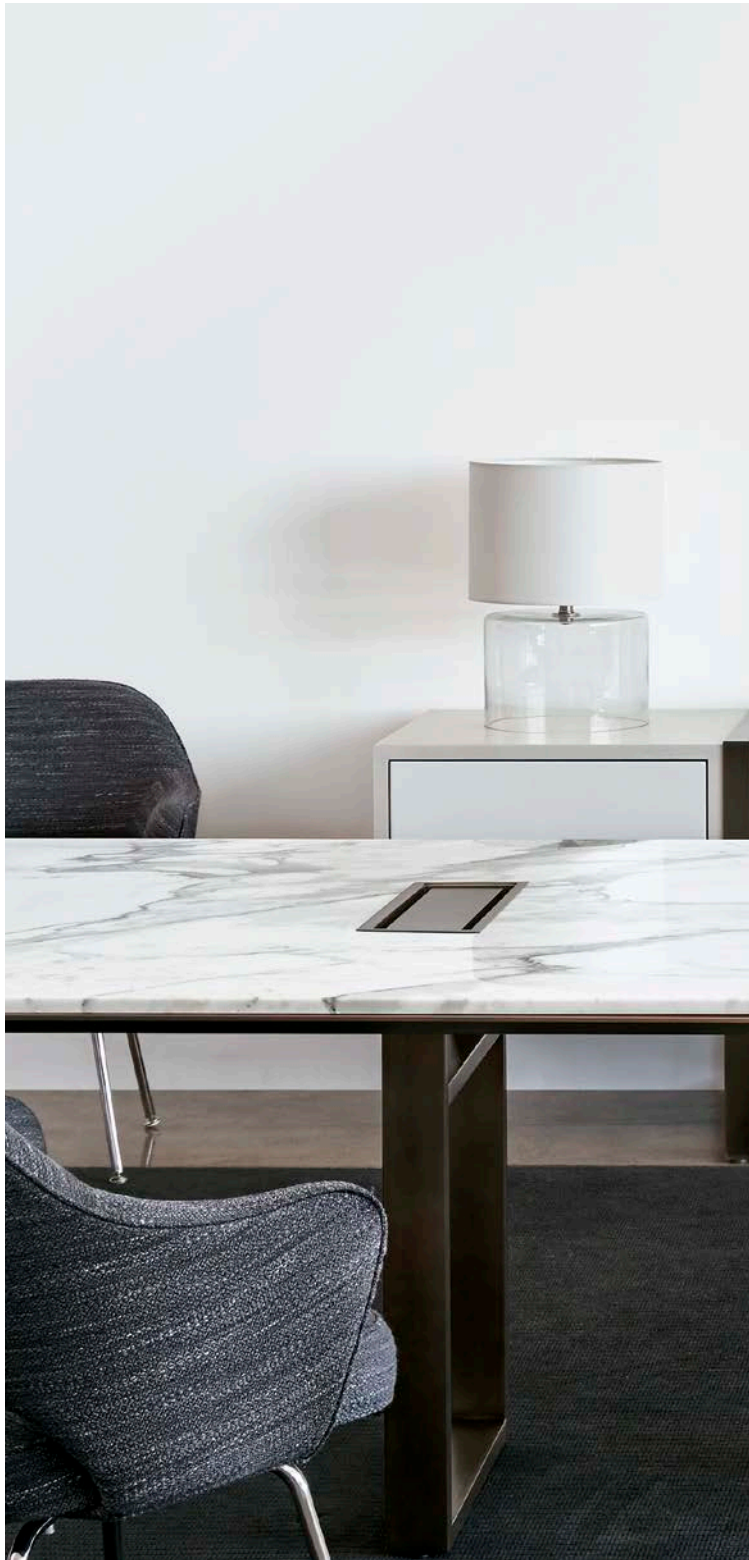

# DATESWEISER

Technology is seamlessly integrated — accessible at the table top, undermount or drawer — to enhance productivity without compromising design.

*Page 5: Highline Fifty Meeting Table, layered White Etched glass top, Polished Chrome base & trim.*

*Page 6: Highline Credenza, Umbra Grey case, Clear Glass top, Polished Chrome base.*

*Page 7-8: Highline Conference Table, Marble top, Oil Rubbed Bronze edge & base; Highline Credenza, Plain-sliced White Oak case, Marble center section, Oil Rubbed Bronze edge & base; White doors & drawers.*

*Page 1:* Highline Twenty-Five Credenza, Coco case, Plain-sliced White Oak doors & drawers, Oil Rubbed Bronze base & pulls.

*Page 3-4:* Highline Fifty Conference Table, Caesarstone, Raw Concrete top, Polished Chrome trim, Umbra Grey lower layer & base.

*Back Cover:* Highline Fifty Conference Table, Rift European White Oak slab top, Oil Rubbed Bronze trim; Highline Twenty-Five Credenza, Rift European White Oak, Polished Chrome base & pulls.