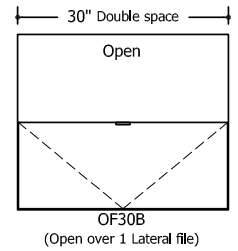

- Conference height 30" Bay:
25.15" width x 21.25" depth x 19.18" height

- Buffet height 30" Bay:
25.15" width x 21.25" depth x 24.18" height

- Conference height 36" Bay:
31.13" width x 21.25" depth x 19.18" height

- Buffet height 36" Bay:
31.13" width x 21.25" depth x 24.18" height

Highline Twenty-Five Collection

Credenzas

Conference Height: 29"

Configurations: 15" and 30" modules

Highline Twenty-Five Collection

Credenzas

Buffet Height: 15"

Configurations: 15" + 30" models

Highline Twenty-Five Collection

Credenzas

Conference Height: 29"

Configurations: 18" and 36" modules

Highline Twenty-Five Collection

Credenzas