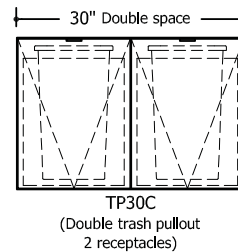

- Conference height 30" Bay:
25.15" width x 21.25" depth x 19.18" height

- Buffet height 30" Bay:
25.15" width x 21.25" depth x 24.18" height

- Conference height 36" Bay:
31.13" width x 21.25" depth x 19.18" height

- Buffet height 36" Bay:
31.13" width x 21.25" depth x 24.18" height

Highline Twenty-Five Collection

Credenzas

Conference Height: 29"

Configurations: 15" and 30" modules

Highline Twenty-Five Collection

Credenzas