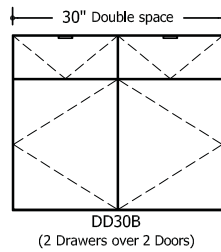

Conference Height Credenza

Highline Twenty-Five Collection

Credenza Case Details

Back of Credenza

Front of Credenza

- 30" Double space trash pullout
- (2) 8.75 gallon receptacles
- Side to side configuration
- Containers are black plastic

- Conference height 30" Bay:
25.15" width x 21.25" depth x 19.18" height

- Buffet height 30" Bay:
25.15" width x 21.25" depth x 24.18" height

- Conference height 36" Bay:
31.13" width x 21.25" depth x 19.18" height

- Buffet height 36" Bay:
31.13" width x 21.25" depth x 24.18" height

Highline Twenty-Five Collection

Credenzas

Conference Height: 29"

Configurations: 15" and 30" modules

Highline Twenty-Five Collection

Credenzas

Buffet Height: 15"

Configurations: 15" + 30" models

Highline Twenty-Five Collection

Credenzas

Conference Height: 29"

Configurations: 18" and 36" modules

Highline Twenty-Five Collection

Credenzas