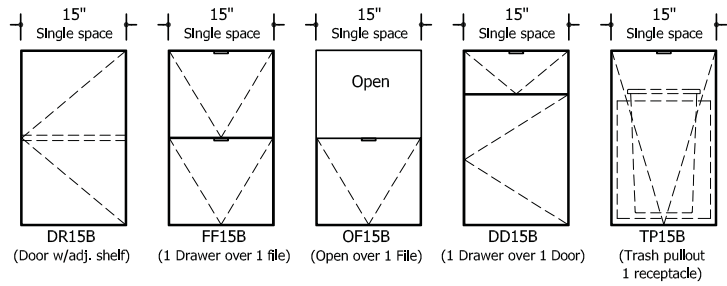

Conference Height Credenza

Highline Twenty-Five Collection

Credenza Case Details

Back of Credenza

Front of Credenza

- 30" Double space trash pullout
- (2) 8.75 gallon receptacles
- Side to side configuration
- Containers are black plastic

- Conference height 30" Bay:
25.15" width x 21.25" depth x 19.18" height

- Buffet height 30" Bay:
25.15" width x 21.25" depth x 24.18" height

- Conference height 36" Bay:
31.13" width x 21.25" depth x 19.18" height

- Buffet height 36" Bay:
31.13" width x 21.25" depth x 24.18" height

Highline Twenty-Five Collection

Credenzas

Conference Height: 29"

Configurations: 15" and 30" modules

Highline Twenty-Five Collection

Credenzas

Buffet Height: 15"

Configurations: 15" + 30" models

Highline Twenty-Five Collection

Credenzas

Conference Height: 29"

Configurations: 18" and 36" modules

Highline Twenty-Five Collection

Credenzas