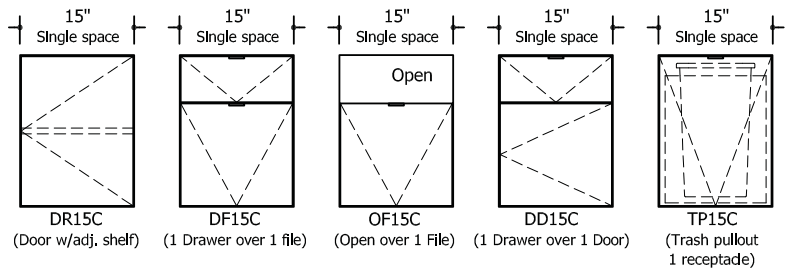

Conference Height Credenza

Highline Twenty-Five Collection

Credenza Case Details

Back of Credenza

Front of Credenza

- 30" Double space trash pullout
- (2) 8.75 gallon receptacles
- Side to side configuration
- Containers are black plastic

- Conference height 30" Bay:
25.15" width x 21.25" depth x 19.18" height

- Buffet height 30" Bay:
25.15" width x 21.25" depth x 24.18" height

- Conference height 36" Bay:
31.13" width x 21.25" depth x 19.18" height

- Buffet height 36" Bay:
31.13" width x 21.25" depth x 24.18" height

Highline Twenty-Five Collection

Credenzas

Conference Height: 29"

Configurations: 15" and 30" modules

Highline Twenty-Five Collection

Credenzas