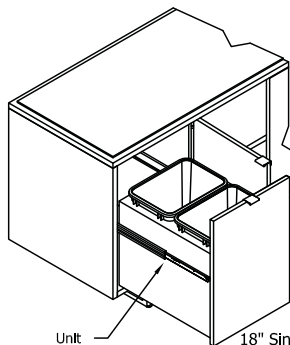

Conference Height Credenza

Highline Twenty-Five Collection

Credenza Case Details

Back of Credenza

Front of Credenza

- 30" Double space trash pullout
- (2) 8.75 gallon receptacles
- Side to side configuration
- Containers are black plastic

Drawer with 2" tab pull

2" tab pull

- 18" Single space trash pullout
- (2) 8.75 gallon receptacles
- Front to back orientation
- Containers are black plastic

- 36" Double space trash pullout
- (4) 8.75 gallon receptacles
- Front to back orientation
- Containers are black plastic

Credenza Notes:

- 2" metal pulls to compliment metal legs
- All drawers have a 2" tab pull that is located in the center of the top edge of each front
- All drawers use full extension slides
- All doors use free swing hinges and touch latches.
- All credenza top material options are secured to the case with silicone except full clear glass (FG GC00)
- Full clear glass (FG CG00) sets on top of 1/16" bumpers located on top of case
- Trash option is pull-out only

- Conference height 30" Bay:
25.15" width x 21.25" depth x 19.18" height

- Buffet height 30" Bay:
25.15" width x 21.25" depth x 24.18" height

- Conference height 36" Bay:
31.13" width x 21.25" depth x 19.18" height