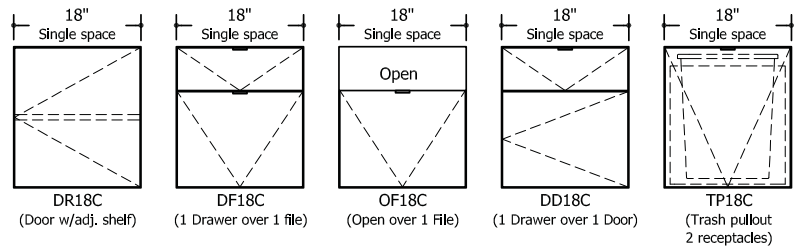

- Conference height 30" Bay:
25.15" width x 21.25" depth x 19.18" height

- Buffet height 30" Bay:
25.15" width x 21.25" depth x 24.18" height

- Conference height 36" Bay:
31.13" width x 21.25" depth x 19.18" height

- Buffet height 36" Bay:
31.13" width x 21.25" depth x 24.18" height

Highline Twenty-Five Collection

Credenzas

Conference Height: 29"

Configurations: 15" and 30" modules

Highline Twenty-Five Collection

Credenzas

Buffet Height: 15"

Configurations: 15" + 30" models

Highline Twenty-Five Collection

Credenzas

Conference Height: 29"

Configurations: 18" and 36" modules

Highline Twenty-Five Collection

Credenzas

Buffet Height: 34"

Configurations: 18" and 36" modules