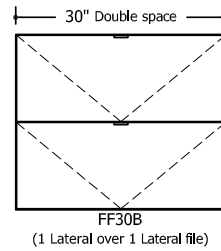

- Conference height 30" Bay:
25.15" width x 21.25" depth x 19.18" height

- Buffet height 30" Bay:
25.15" width x 21.25" depth x 24.18" height

- Conference height 36" Bay:
31.13" width x 21.25" depth x 19.18" height

- Buffet height 36" Bay:
31.13" width x 21.25" depth x 24.18" height

Highline Twenty-Five Collection

Credenzas

Conference Height: 29"

Configurations: 15" and 30" modules

Highline Twenty-Five Collection

Credenzas

Buffet Height: 15"

Configurations: 15" + 30" models

Highline Twenty-Five Collection

Credenzas

Conference Height: 29"

Configurations: 18" and 36" modules

Highline Twenty-Five Collection

Credenzas