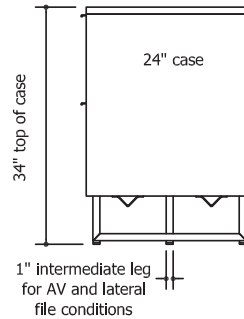

Conference Height Credenza

Highline Twenty-Five Collection

Credenza Case Details

Back of Credenza

Front of Credenza

- 30" Double space trash pullout
- (2) 8.75 gallon receptacles
- Side to side configuration
- Containers are black plastic

Drawer with 2" tab pull

2" tab pull

- 18" Single space trash pullout
- (2) 8.75 gallon receptacles
- Front to back orientation
- Containers are black plastic

- 36" Double space trash pullout
- (4) 8.75 gallon receptacles
- Front to back orientation
- Containers are black plastic

- Conference height 30" Bay:
25.15" width x 21.25" depth x 19.18" height

- Buffet height 30" Bay:
25.15" width x 21.25" depth x 24.18" height

- Conference height 36" Bay:
31.13" width x 21.25" depth x 19.18" height

- Buffet height 36" Bay:
31.13" width x 21.25" depth x 24.18" height

Highline Twenty-Five Collection

Credenzas

Conference Height: 29"

Configurations: 15" and 30" modules

Highline Twenty-Five Collection

Credenzas