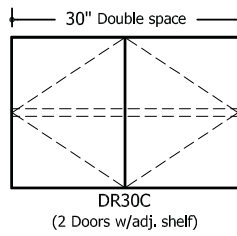

Conference Height Credenza

Highline Twenty-Five Collection

Credenza Case Details

Back of Credenza

Front of Credenza

- 30" Double space trash pullout
- (2) 8.75 gallon receptacles
- Side to side configuration
- Containers are black plastic

- Conference height 30" Bay:
25.15" width x 21.25" depth x 19.18" height

- Buffet height 30" Bay:
25.15" width x 21.25" depth x 24.18" height

- Conference height 36" Bay:
31.13" width x 21.25" depth x 19.18" height

- Buffet height 36" Bay:
31.13" width x 21.25" depth x 24.18" height

Highline Twenty-Five Collection

Credenzas

Conference Height: 29"

Configurations: 15" and 30" modules

Highline Twenty-Five Collection

Credenzas