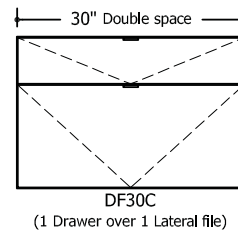

Conference Height Credenza

Highline Twenty-Five Collection

Credenza Case Details

Back of Credenza

Front of Credenza

- 30" Double space trash pullout
- (2) 8.75 gallon receptacles
- Side to side configuration
- Containers are black plastic

- Conference height 30" Bay:
25.15" width x 21.25" depth x 19.18" height

- Buffet height 30" Bay:
25.15" width x 21.25" depth x 24.18" height

- Conference height 36" Bay:
31.13" width x 21.25" depth x 19.18" height

- Buffet height 36" Bay:
31.13" width x 21.25" depth x 24.18" height

Highline Twenty-Five Collection

Credenzas

Conference Height: 29"

Configurations: 15" and 30" modules

Highline Twenty-Five Collection

Credenzas

Buffet Height: 15"

Configurations: 15" + 30" models

Highline Twenty-Five Collection

Credenzas

Conference Height: 29"

Configurations: 18" and 36" modules

Highline Twenty-Five Collection

Credenzas