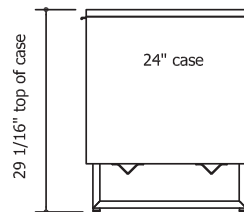

Highline Twenty-Five Collection

Credenzas

Elevations and Optional Tops

Optional Top
3/4" Caesarstone

Optional Top
1/2" Corian

Optional Top
3/8" Glass

Optional Top
None

Buffet Height Credenza

Conference Height Credenza

Highline Twenty-Five Collection

Credenza Case Details

Back of Credenza

Front of Credenza

- 30" Double space trash pullout
- (2) 8.75 gallon receptacles
- Side to side configuration
- Containers are black plastic

Drawer with 2" tab pull

2" tab pull

- 18" Single space trash pullout
- (2) 8.75 gallon receptacles
- Front to back orientation
- Containers are black plastic

- 36" Double space trash pullout
- (4) 8.75 gallon receptacles
- Front to back orientation
- Containers are black plastic

- Conference height 30" Bay:
25.15" width x 21.25" depth x 19.18" height

- Buffet height 30" Bay:
25.15" width x 21.25" depth x 24.18" height

- Conference height 36" Bay:
31.13" width x 21.25" depth x 19.18" height