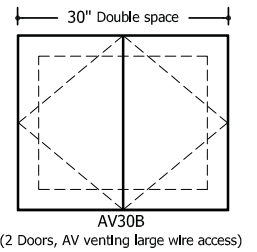

Highline Twenty-Five Collection

Credenzas

Buffet Height: 15"

Configurations: 15" + 30" models