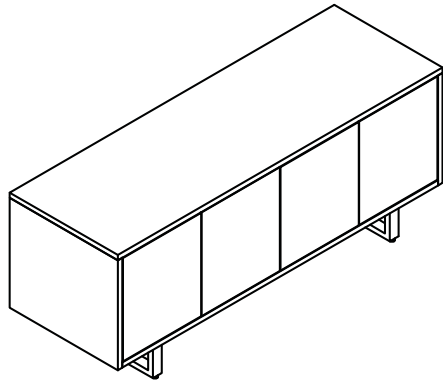

- Conference height 30" Bay:
25.15" width x 21.25" depth x 19.18" height

- Buffet height 30" Bay:
25.15" width x 21.25" depth x 24.18" height

- Conference height 36" Bay:
31.13" width x 21.25" depth x 19.18" height

- Buffet height 36" Bay:
31.13" width x 21.25" depth x 24.18" height

Highline Twenty-Five Collection

Credenzas

Conference Height: 29"

Configurations: 15" and 30" modules

Highline Twenty-Five Collection

Credenzas

Buffet Height: 15"

Configurations: 15" + 30" models

Highline Twenty-Five Collection

Credenzas

Conference Height: 29"

Configurations: 18" and 36" modules

Highline Twenty-Five Collection

Credenzas

Buffet Height: 34"

Configurations: 18" and 36" modules