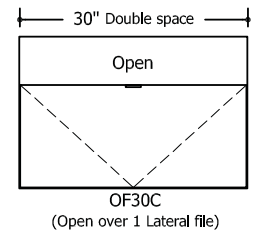

Conference Height Credenza

Highline Twenty-Five Collection

Credenza Case Details

Back of Credenza

Front of Credenza

- 30" Double space trash pullout
- (2) 8.75 gallon receptacles
- Side to side configuration
- Containers are black plastic

- Conference height 30" Bay:
25.15" width x 21.25" depth x 19.18" height

- Buffet height 30" Bay:
25.15" width x 21.25" depth x 24.18" height

- Conference height 36" Bay:
31.13" width x 21.25" depth x 19.18" height

- Buffet height 36" Bay:
31.13" width x 21.25" depth x 24.18" height

Highline Twenty-Five Collection

Credenzas

Conference Height: 29"

Configurations: 15" and 30" modules

Highline Twenty-Five Collection

Credenzas