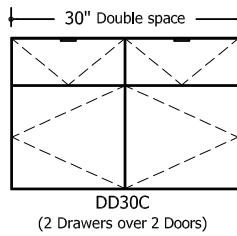

Conference Height Credenza

Highline Twenty-Five Collection

Credenza Case Details

Back of Credenza

Front of Credenza

- 30" Double space trash pullout
- (2) 8.75 gallon receptacles
- Side to side configuration
- Containers are black plastic

- Conference height 30" Bay:
25.15" width x 21.25" depth x 19.18" height

- Buffet height 30" Bay:
25.15" width x 21.25" depth x 24.18" height

- Conference height 36" Bay:
31.13" width x 21.25" depth x 19.18" height

- Buffet height 36" Bay:
31.13" width x 21.25" depth x 24.18" height

Highline Twenty-Five Collection

Credenzas

Conference Height: 29"

Configurations: 15" and 30" modules

Highline Twenty-Five Collection

Credenzas

Buffet Height: 15"

Configurations: 15" + 30" models

Highline Twenty-Five Collection

Credenzas

Conference Height: 29"

Configurations: 18" and 36" modules

Highline Twenty-Five Collection

Credenzas