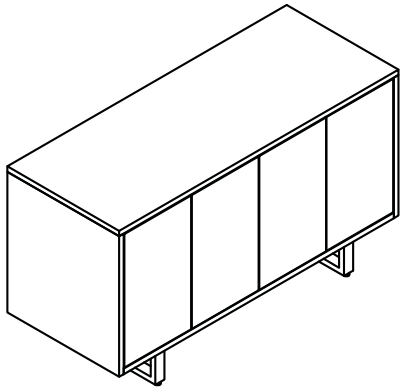

Conference Height Credenza

Highline Twenty-Five Collection

Credenza Case Details

Back of Credenza

Front of Credenza

- 30" Double space trash pullout
- (2) 8.75 gallon receptacles
- Side to side configuration
- Containers are black plastic

- Conference height 30" Bay:
25.15" width x 21.25" depth x 19.18" height

- Buffet height 30" Bay:
25.15" width x 21.25" depth x 24.18" height

- Conference height 36" Bay:
31.13" width x 21.25" depth x 19.18" height

- Buffet height 36" Bay:
31.13" width x 21.25" depth x 24.18" height

Highline Twenty-Five Collection

Credenzas

Conference Height: 29"

Configurations: 15" and 30" modules

Highline Twenty-Five Collection

Credenzas

Buffet Height: 15"

Configurations: 15" + 30" models

Highline Twenty-Five Collection

Credenzas

Conference Height: 29"

Configurations: 18" and 36" modules

Highline Twenty-Five Collection

Credenzas