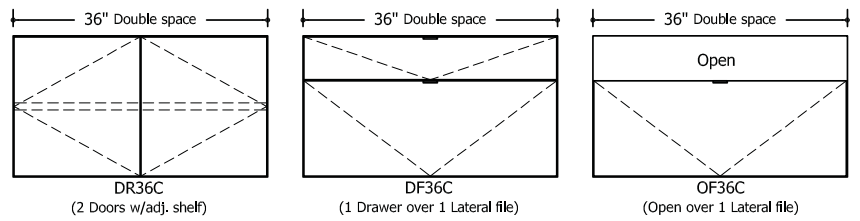

- Conference height 30" Bay:
25.15" width x 21.25" depth x 19.18" height

- Buffet height 30" Bay:
25.15" width x 21.25" depth x 24.18" height

- Conference height 36" Bay:
31.13" width x 21.25" depth x 19.18" height

- Buffet height 36" Bay:
31.13" width x 21.25" depth x 24.18" height

Highline Twenty-Five Collection

Credenzas

Conference Height: 29"

Configurations: 15" and 30" modules

Highline Twenty-Five Collection

Credenzas

Buffet Height: 15"

Configurations: 15" + 30" models

Highline Twenty-Five Collection

Credenzas

Conference Height: 29"

Configurations: 18" and 36" modules

Highline Twenty-Five Collection

Credenzas

Buffet Height: 34"

Configurations: 18" and 36" modules