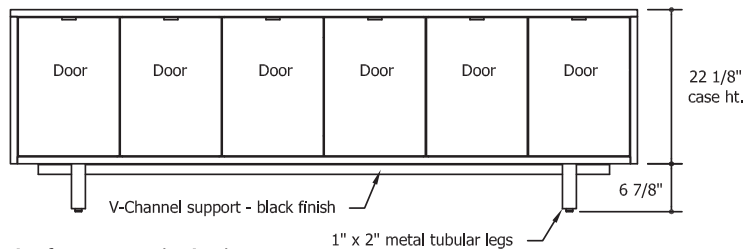

Highline Twenty-Five Collection

Credenzas

Elevations and Optional Tops

Optional Top
3/4" Caesarstone

Optional Top
1/2" Corian

Optional Top
3/8" Glass

Optional Top
None

Buffet Height Credenza

Conference Height Credenza

Highline Twenty-Five Collection

Credenza Case Details

Back of Credenza

Front of Credenza

- 30" Double space trash pullout
- (2) 8.75 gallon receptacles
- Side to side configuration
- Containers are black plastic

Drawer with 2" tab pull

2" tab pull

- 18" Single space trash pullout
- (2) 8.75 gallon receptacles
- Front to back orientation
- Containers are black plastic

- 36" Double space trash pullout
- (4) 8.75 gallon receptacles
- Front to back orientation
- Containers are black plastic

- Conference height 30" Bay:
25.15" width x 21.25" depth x 19.18" height

- Buffet height 30" Bay:
25.15" width x 21.25" depth x 24.18" height

- Conference height 36" Bay:
31.13" width x 21.25" depth x 19.18" height