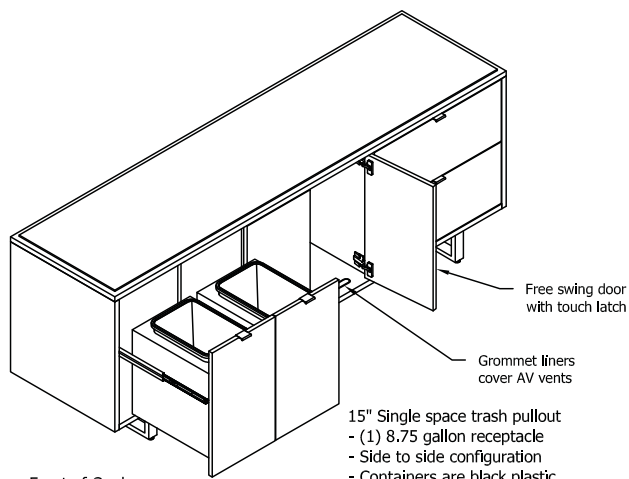

Conference Height Credenza

Highline Twenty-Five Collection

Credenza Case Details

Back of Credenza

Front of Credenza

- 30" Double space trash pullout
- (2) 8.75 gallon receptacles
- Side to side configuration
- Containers are black plastic

Drawer with 2" tab pull

2" tab pull

- 18" Single space trash pullout
- (2) 8.75 gallon receptacles
- Front to back orientation
- Containers are black plastic

- 36" Double space trash pullout
- (4) 8.75 gallon receptacles
- Front to back orientation
- Containers are black plastic

Credenza Notes:

- 2" metal pulls to compliment metal legs
- All drawers have a 2" tab pull that is located in the center of the top edge of each front
- All drawers use full extension slides
- All doors use free swing hinges and touch latches.
- All credenza top material options are secured to the case with silicone except full clear glass (FG GC00)
- Full clear glass (FG CG00) sets on top of 1/16" bumpers located on top of case
- Trash option is pull-out only

- Conference height 30" Bay:
25.15" width x 21.25" depth x 19.18" height

- Buffet height 30" Bay:
25.15" width x 21.25" depth x 24.18" height

- Conference height 36" Bay:
31.13" width x 21.25" depth x 19.18" height