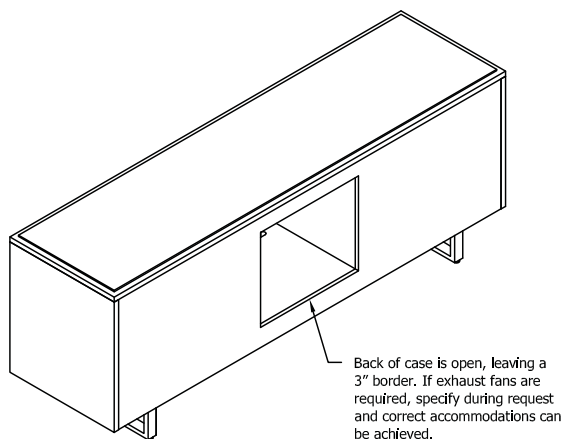

Highline Twenty-Five Collection

Credenzas

Elevations and Optional Tops

Optional Top
3/4" Caesarstone

Optional Top
1/2" Corian

Optional Top
3/8" Glass

Optional Top
None

Buffet Height Credenza

Conference Height Credenza

Highline Twenty-Five Collection

Credenza Case Details

Back of Credenza

Front of Credenza

- 30" Double space trash pullout
- (2) 8.75 gallon receptacles
- Side to side configuration
- Containers are black plastic

Drawer with 2" tab pull

2" tab pull

- 18" Single space trash pullout
- (2) 8.75 gallon receptacles
- Front to back orientation
- Containers are black plastic

- 36" Double space trash pullout
- (4) 8.75 gallon receptacles
- Front to back orientation
- Containers are black plastic

- Conference height 30" Bay:
25.15" width x 21.25" depth x 19.18" height

- Buffet height 30" Bay:
25.15" width x 21.25" depth x 24.18" height

- Conference height 36" Bay:
31.13" width x 21.25" depth x 19.18" height