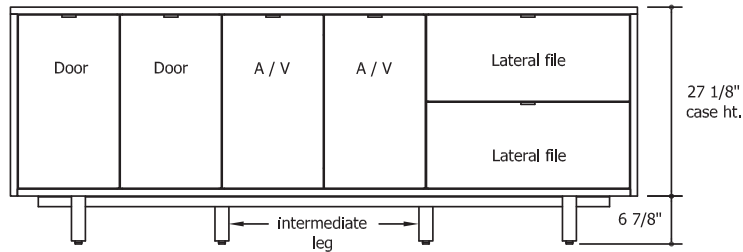

Highline Twenty-Five Collection

Credenzas

Elevations and Optional Tops

Optional Top
3/4" Caesarstone

Optional Top
1/2" Corian

Optional Top
3/8" Glass

Optional Top
None

Buffet Height Credenza

Conference Height Credenza

Highline Twenty-Five Collection

Credenza Case Details

Back of Credenza

Front of Credenza

- 30" Double space trash pullout
- (2) 8.75 gallon receptacles
- Side to side configuration
- Containers are black plastic

Drawer with 2" tab pull

2" tab pull

- 18" Single space trash pullout
- (2) 8.75 gallon receptacles
- Front to back orientation
- Containers are black plastic

- 36" Double space trash pullout
- (4) 8.75 gallon receptacles
- Front to back orientation
- Containers are black plastic

- Conference height 30" Bay:
25.15" width x 21.25" depth x 19.18" height

- Buffet height 30" Bay:
25.15" width x 21.25" depth x 24.18" height

- Conference height 36" Bay:
31.13" width x 21.25" depth x 19.18" height