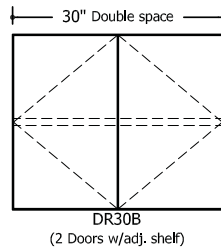

Conference Height Credenza

Highline Twenty-Five Collection

Credenza Case Details

Back of Credenza

Front of Credenza

- 30" Double space trash pullout
- (2) 8.75 gallon receptacles
- Side to side configuration
- Containers are black plastic

- Conference height 30" Bay:
25.15" width x 21.25" depth x 19.18" height

- Buffet height 30" Bay:
25.15" width x 21.25" depth x 24.18" height

- Conference height 36" Bay:
31.13" width x 21.25" depth x 19.18" height

- Buffet height 36" Bay:
31.13" width x 21.25" depth x 24.18" height

Highline Twenty-Five Collection

Credenzas

Conference Height: 29"

Configurations: 15" and 30" modules

Highline Twenty-Five Collection

Credenzas

Buffet Height: 15"

Configurations: 15" + 30" models

Highline Twenty-Five Collection

Credenzas

Conference Height: 29"

Configurations: 18" and 36" modules

Highline Twenty-Five Collection

Credenzas