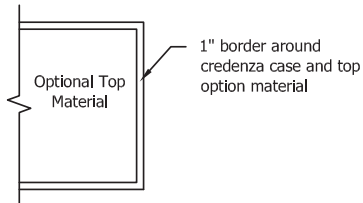

Highline Twenty-Five Collection

Credenzas

Elevations and Optional Tops

Optional Top
3/4" Caesarstone

Optional Top
1/2" Corian

Optional Top
3/8" Glass

Optional Top
None

Buffet Height Credenza

Conference Height Credenza

Highline Twenty-Five Collection

Credenza Case Details

Back of Credenza

Front of Credenza

- 30" Double space trash pullout
- (2) 8.75 gallon receptacles
- Side to side configuration
- Containers are black plastic

- Conference height 30" Bay:
25.15" width x 21.25" depth x 19.18" height

- Buffet height 30" Bay:
25.15" width x 21.25" depth x 24.18" height

- Conference height 36" Bay:
31.13" width x 21.25" depth x 19.18" height