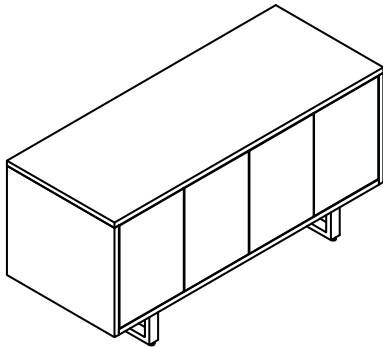

Conference Height Credenza

Highline Twenty-Five Collection

Credenza Case Details

Back of Credenza

Front of Credenza

- 30" Double space trash pullout
- (2) 8.75 gallon receptacles
- Side to side configuration
- Containers are black plastic

- Conference height 30" Bay:
25.15" width x 21.25" depth x 19.18" height

- Buffet height 30" Bay:
25.15" width x 21.25" depth x 24.18" height

- Conference height 36" Bay:
31.13" width x 21.25" depth x 19.18" height

- Buffet height 36" Bay:
31.13" width x 21.25" depth x 24.18" height

Highline Twenty-Five Collection

Credenzas

Conference Height: 29"

Configurations: 15" and 30" modules

Highline Twenty-Five Collection

Credenzas