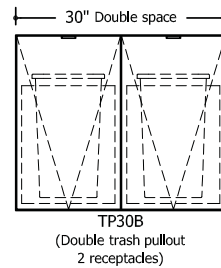

- Conference height 30" Bay:
25.15" width x 21.25" depth x 19.18" height

- Buffet height 30" Bay:
25.15" width x 21.25" depth x 24.18" height

- Conference height 36" Bay:
31.13" width x 21.25" depth x 19.18" height

- Buffet height 36" Bay:
31.13" width x 21.25" depth x 24.18" height

Highline Twenty-Five Collection

Credenzas

Conference Height: 29"

Configurations: 15" and 30" modules

Highline Twenty-Five Collection

Credenzas

Buffet Height: 15"

Configurations: 15" + 30" models

Highline Twenty-Five Collection

Credenzas

Conference Height: 29"

Configurations: 18" and 36" modules

Highline Twenty-Five Collection

Credenzas