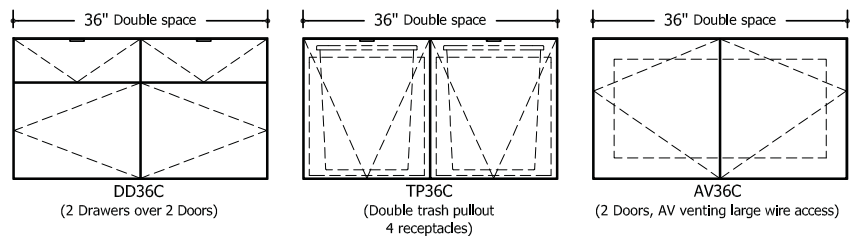

- Conference height 30" Bay:
25.15" width x 21.25" depth x 19.18" height

- Buffet height 30" Bay:
25.15" width x 21.25" depth x 24.18" height

- Conference height 36" Bay:
31.13" width x 21.25" depth x 19.18" height

- Buffet height 36" Bay:
31.13" width x 21.25" depth x 24.18" height

Highline Twenty-Five Collection

Credenzas

Conference Height: 29"

Configurations: 15" and 30" modules

Highline Twenty-Five Collection

Credenzas

Buffet Height: 15"

Configurations: 15" + 30" models

Highline Twenty-Five Collection

Credenzas

Conference Height: 29"

Configurations: 18" and 36" modules

Highline Twenty-Five Collection

Credenzas

Buffet Height: 34"

Configurations: 18" and 36" modules