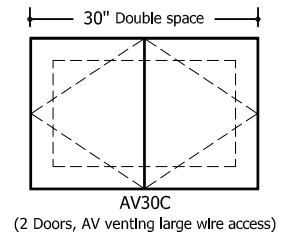

- Conference height 30" Bay:
25.15" width x 21.25" depth x 19.18" height

- Buffet height 30" Bay:
25.15" width x 21.25" depth x 24.18" height

- Conference height 36" Bay:
31.13" width x 21.25" depth x 19.18" height

- Buffet height 36" Bay:
31.13" width x 21.25" depth x 24.18" height

Highline Twenty-Five Collection

Credenzas

Conference Height: 29"

Configurations: 15" and 30" modules

Highline Twenty-Five Collection

Credenzas