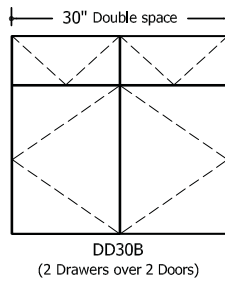

30" Double space trash pullout
- (2) 8.75 gallon receptacles
- Side to side orientation
- Containers are black plastic

Credenza Notes

- Pulls are 45 degrees inside bevel
- All drawers have a beveled pull on back edge of each front
- Top drawer has bevel on top edge, bottom drawer has bevel at bottom edge
- All drawers are equipped with full extension slides
- All doors are equipped with self-closing hinges
- All credenza top material options are secured to the case with silicone except full clear glass (FG GC00)
- Full clear glass (FG GC00) sets on top of 1/16" bumpers located on top of case
- Trash option is pull-out only

- Conference height 30" Bay:
25.75" width x 19" depth x 21.5" height
- Buffet height 30" Bay:
25.75" width x 19" depth x 26.5" height

- Conference height 36" Bay:
31.75" width x 19" depth x 21.5" height
- Buffet height 36" bay:
31.75" width x 19" depth x 26.5" height

Highline Fifty Collection

Credenzas

Conference Height: 29"

Configurations: 15" and 30" modules

Highline Fifty Collection

Credenzas

Buffet Height: 34"

Configurations: 15" and 30" modules

Highline Fifty Collection

Credenzas

Conference Height: 29"

Configurations: 18" and 36" modules

Highline Fifty Collection

Credenzas

Buffet Height: 34"

Configurations: 18" and 36" modules