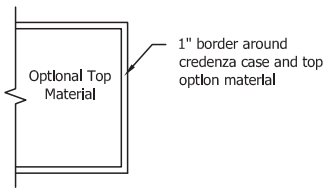

Highline Fifty Collection

Credenzas

Elevations and Optional Tops

Optional Top
3/4" Caesarstone

Optional Top
1/2" Corian

Optional Top
3/8" Glass

Optional Top
None

Buffet Height Credenza

Conference Height Credenza

Highline Fifty Collection

Credenzas Case Details

Back of Credenza

18" Single space trash pullout
- (2) 8.75 gallon receptacles
- Front to back orientation
- Containers are black plastic

36" Double space trash pullout
- (4) 8.75 gallon receptacles
- Front to back orientation
- Containers are black plastic

Front of Credenza

15" Single space trash pullout
- (1) 8.75 gallon receptacle
- Side to side orientation
- Containers are black plastic

- Conference height 30" Bay:
25.75" width x 19" depth x 21.5" height
- Buffet height 30" Bay:
25.75" width x 19" depth x 26.5" height

- Conference height 36" Bay:
31.75" width x 19" depth x 21.5" height
- Buffet height 36" bay:
31.75" width x 19" depth x 26.5" height