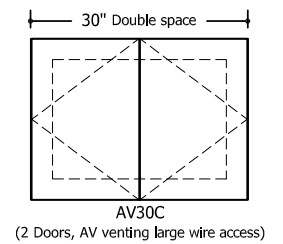

Highline Fifty Collection

Credenzas

Conference Height: 29"

Configurations: 15" and 30" modules