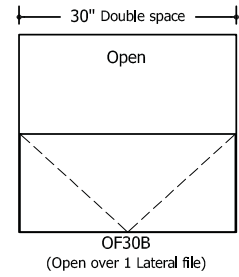

30" Double space trash pullout
- (2) 8.75 gallon receptacles
- Side to side orientation
- Containers are black plastic

Credenza Notes

- Pulls are 45 degrees inside bevel
- All drawers have a beveled pull on back edge of each front
- Top drawer has bevel on top edge, bottom drawer has bevel at bottom edge
- All drawers are equipped with full extension slides
- All doors are equipped with self-closing hinges
- All credenza top material options are secured to the case with silicone except full clear glass (FG GC00)
- Full clear glass (FG GC00) sets on top of 1/16" bumpers located on top of case
- Trash option is pull-out only

- Conference height 30" Bay:
25.75" width x 19" depth x 21.5" height
- Buffet height 30" Bay:
25.75" width x 19" depth x 26.5" height

- Conference height 36" Bay:
31.75" width x 19" depth x 21.5" height
- Buffet height 36" bay:
31.75" width x 19" depth x 26.5" height

Highline Fifty Collection

Credenzas

Conference Height: 29"

Configurations: 15" and 30" modules

Highline Fifty Collection

Credenzas

Buffet Height: 34"

Configurations: 15" and 30" modules