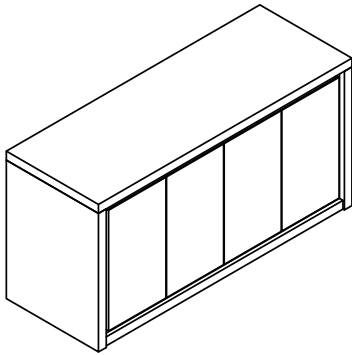

30" Double space trash pullout
- (2) 8.75 gallon receptacles
- Side to side orientation
- Containers are black plastic

Credenza Notes

- Pulls are 45 degrees inside bevel
- All drawers have a beveled pull on back edge of each front
- Top drawer has bevel on top edge, bottom drawer has bevel at bottom edge
- All drawers are equipped with full extension slides
- All doors are equipped with self-closing hinges
- All credenza top material options are secured to the case with silicone except full clear glass (FG GC00)
- Full clear glass (FG GC00) sets on top of 1/16" bumpers located on top of case
- Trash option is pull-out only

- Conference height 30" Bay:
25.75" width x 19" depth x 21.5" height
- Buffet height 30" Bay:
25.75" width x 19" depth x 26.5" height

- Conference height 36" Bay:
31.75" width x 19" depth x 21.5" height
- Buffet height 36" bay:
31.75" width x 19" depth x 26.5" height

Highline Fifty Collection

Credenzas

Conference Height: 29"

Configurations: 15" and 30" modules

Highline Fifty Collection

Credenzas

Buffet Height: 34"

Configurations: 15" and 30" modules

Highline Fifty Collection

Credenzas

Conference Height: 29"

Configurations: 18" and 36" modules

Highline Fifty Collection

Credenzas

Buffet Height: 34"

Configurations: 18" and 36" modules