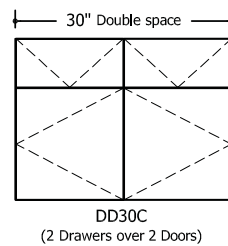

Conference Height Credenza

Highline Fifty Collection

Credenzas Case Details

Back of Credenza

18" Single space trash pullout
- (2) 8.75 gallon receptacles
- Front to back orientation
- Containers are black plastic

30" Double space trash pullout
- (2) 8.75 gallon receptacles
- Side to side orientation
- Containers are black plastic

Credenza Notes

- Pulls are 45 degrees inside bevel
- All drawers have a beveled pull on back edge of each front
- Top drawer has bevel on top edge, bottom drawer has bevel at bottom edge
- All drawers are equipped with full extension slides
- All doors are equipped with self-closing hinges
- All credenza top material options are secured to the case with silicone except full clear glass (FG GC00)
- Full clear glass (FG GC00) sets on top of 1/16" bumpers located on top of case
- Trash option is pull-out only

- Conference height 30" Bay:
25.75" width x 19" depth x 21.5" height
- Buffet height 30" Bay:
25.75" width x 19" depth x 26.5" height

- Conference height 36" Bay:
31.75" width x 19" depth x 21.5" height
- Buffet height 36" bay:
31.75" width x 19" depth x 26.5" height

Highline Fifty Collection

Credenzas

Conference Height: 29"

Configurations: 15" and 30" modules

Highline Fifty Collection

Credenzas

Buffet Height: 34"

Configurations: 15" and 30" modules