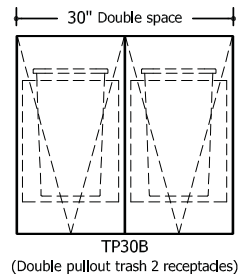

- Conference height 30" Bay:
25.75" width x 19" depth x 21.5" height
- Buffet height 30" Bay:
25.75" width x 19" depth x 26.5" height

- Conference height 36" Bay:
31.75" width x 19" depth x 21.5" height
- Buffet height 36" bay:
31.75" width x 19" depth x 26.5" height

Highline Fifty Collection

Credenzas

Conference Height: 29"

Configurations: 15" and 30" modules

Highline Fifty Collection

Credenzas

Buffet Height: 34"

Configurations: 15" and 30" modules