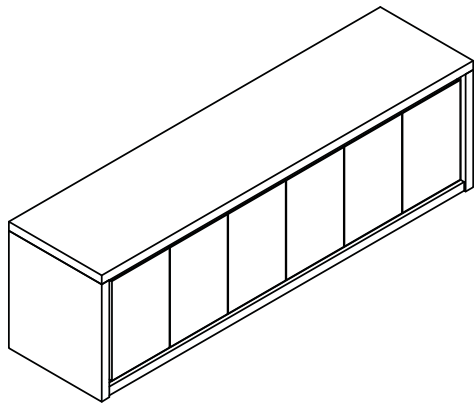

- Conference height 30" Bay:
25.75" width x 19" depth x 21.5" height
- Buffet height 30" Bay:
25.75" width x 19" depth x 26.5" height

- Conference height 36" Bay:
31.75" width x 19" depth x 21.5" height
- Buffet height 36" bay:
31.75" width x 19" depth x 26.5" height

Highline Fifty Collection

Credenzas

Conference Height: 29"

Configurations: 15" and 30" modules

Highline Fifty Collection

Credenzas

Buffet Height: 34"

Configurations: 15" and 30" modules

Highline Fifty Collection

Credenzas

Conference Height: 29"

Configurations: 18" and 36" modules

Highline Fifty Collection

Credenzas

Buffet Height: 34"

Configurations: 18" and 36" modules