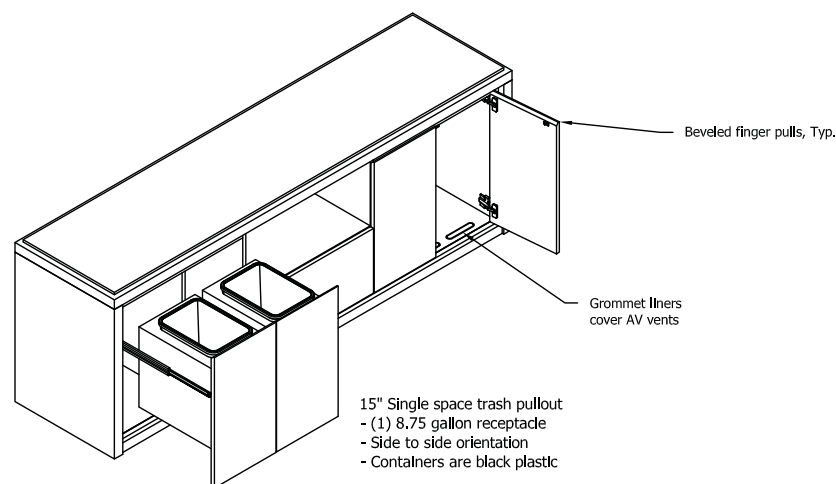

Conference Height Credenza

Highline Fifty Collection

Credenzas Case Details

Back of Credenza

18" Single space trash pullout
- (2) 8.75 gallon receptacles
- Front to back orientation
- Containers are black plastic

36" Double space trash pullout
- (4) 8.75 gallon receptacles
- Front to back orientation
- Containers are black plastic

Front of Credenza

15" Single space trash pullout
- (1) 8.75 gallon receptacle
- Side to side orientation
- Containers are black plastic

30" Double space trash pullout
- (2) 8.75 gallon receptacles
- Side to side orientation
- Containers are black plastic

Credenza Notes

- Pulls are 45 degrees inside bevel
- All drawers have a beveled pull on back edge of each front
- Top drawer has bevel on top edge, bottom drawer has bevel at bottom edge
- All drawers are equipped with full extension slides
- All doors are equipped with self-closing hinges
- All credenza top material options are secured to the case with silicone except full clear glass (FG GC00)
- Full clear glass (FG GC00) sets on top of 1/16" bumpers located on top of case
- Trash option is pull-out only

- Conference height 30" Bay:
25.75" width x 19" depth x 21.5" height
- Buffet height 30" Bay:
25.75" width x 19" depth x 26.5" height

- Conference height 36" Bay:
31.75" width x 19" depth x 21.5" height
- Buffet height 36" bay:
31.75" width x 19" depth x 26.5" height