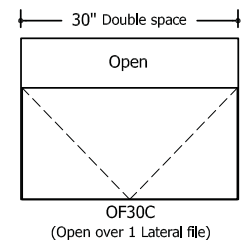

Highline Fifty Collection

Credenzas

Conference Height: 29"

Configurations: 15" and 30" modules