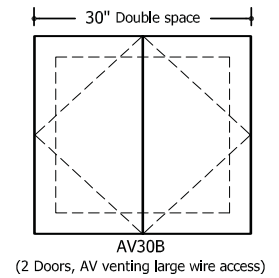

- Conference height 30" Bay:
25.75" width x 19" depth x 21.5" height
- Buffet height 30" Bay:
25.75" width x 19" depth x 26.5" height

- Conference height 36" Bay:
31.75" width x 19" depth x 21.5" height
- Buffet height 36" bay:
31.75" width x 19" depth x 26.5" height

Highline Fifty Collection

Credenzas

Conference Height: 29"

Configurations: 15" and 30" modules

Highline Fifty Collection

Credenzas

Buffet Height: 34"

Configurations: 15" and 30" modules