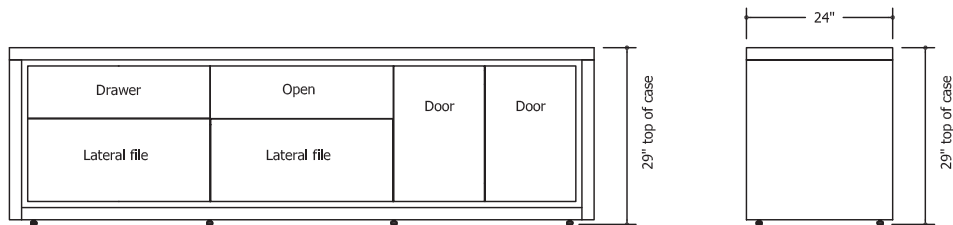

Highline Fifty Collection

Credenzas

Elevations and Optional Tops

Optional Top
3/4" Caesarstone

Optional Top
1/2" Corian

Optional Top
3/8" Glass

Optional Top
None

Buffet Height Credenza

Conference Height Credenza

Highline Fifty Collection

Credenzas Case Details

Back of Credenza

18" Single space trash pullout
- (2) 8.75 gallon receptacles
- Front to back orientation
- Containers are black plastic

30" Double space trash pullout
- (2) 8.75 gallon receptacles
- Side to side orientation
- Containers are black plastic

Credenza Notes

- Pulls are 45 degrees inside bevel
- All drawers have a beveled pull on back edge of each front
- Top drawer has bevel on top edge, bottom drawer has bevel at bottom edge
- All drawers are equipped with full extension slides
- All doors are equipped with self-closing hinges
- All credenza top material options are secured to the case with silicone except full clear glass (FG GC00)
- Full clear glass (FG GC00) sets on top of 1/16" bumpers located on top of case
- Trash option is pull-out only

- Conference height 30" Bay:
25.75" width x 19" depth x 21.5" height
- Buffet height 30" Bay:
25.75" width x 19" depth x 26.5" height

- Conference height 36" Bay:
31.75" width x 19" depth x 21.5" height
- Buffet height 36" bay:
31.75" width x 19" depth x 26.5" height