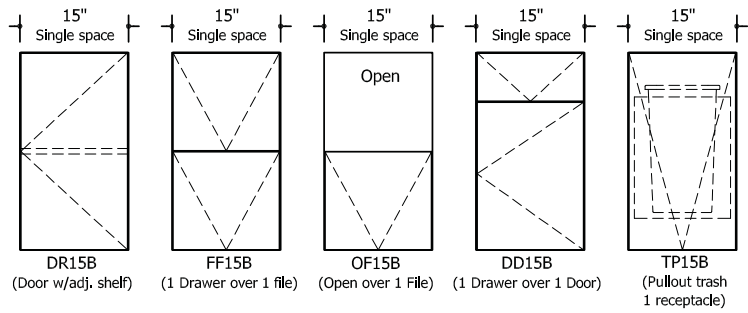

30" Double space trash pullout
- (2) 8.75 gallon receptacles
- Side to side orientation
- Containers are black plastic

Credenza Notes

- Pulls are 45 degrees inside bevel
- All drawers have a beveled pull on back edge of each front
- Top drawer has bevel on top edge, bottom drawer has bevel at bottom edge
- All drawers are equipped with full extension slides
- All doors are equipped with self-closing hinges
- All credenza top material options are secured to the case with silicone except full clear glass (FG GC00)
- Full clear glass (FG GC00) sets on top of 1/16" bumpers located on top of case
- Trash option is pull-out only

- Conference height 30" Bay:
25.75" width x 19" depth x 21.5" height
- Buffet height 30" Bay:
25.75" width x 19" depth x 26.5" height

- Conference height 36" Bay:
31.75" width x 19" depth x 21.5" height
- Buffet height 36" bay:
31.75" width x 19" depth x 26.5" height

Highline Fifty Collection

Credenzas

Conference Height: 29"

Configurations: 15" and 30" modules

Highline Fifty Collection

Credenzas

Buffet Height: 34"

Configurations: 15" and 30" modules

Highline Fifty Collection

Credenzas

Conference Height: 29"

Configurations: 18" and 36" modules

Highline Fifty Collection

Credenzas

Buffet Height: 34"

Configurations: 18" and 36" modules