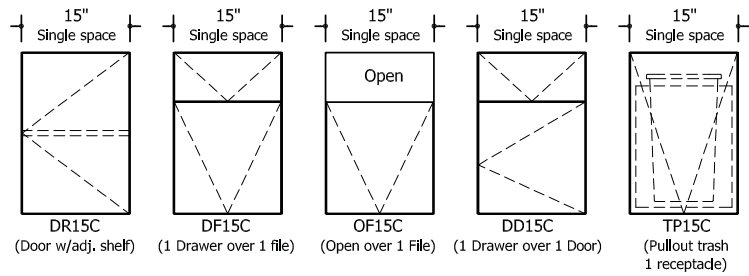

Conference Height Credenza

Highline Fifty Collection

Credenzas Case Details

Back of Credenza

18" Single space trash pullout
- (2) 8.75 gallon receptacles
- Front to back orientation
- Containers are black plastic

30" Double space trash pullout
- (2) 8.75 gallon receptacles
- Side to side orientation
- Containers are black plastic

Credenza Notes

- Pulls are 45 degrees inside bevel
- All drawers have a beveled pull on back edge of each front
- Top drawer has bevel on top edge, bottom drawer has bevel at bottom edge
- All drawers are equipped with full extension slides
- All doors are equipped with self-closing hinges
- All credenza top material options are secured to the case with silicone except full clear glass (FG GC00)
- Full clear glass (FG GC00) sets on top of 1/16" bumpers located on top of case
- Trash option is pull-out only

- Conference height 30" Bay:
25.75" width x 19" depth x 21.5" height
- Buffet height 30" Bay:
25.75" width x 19" depth x 26.5" height

- Conference height 36" Bay:
31.75" width x 19" depth x 21.5" height
- Buffet height 36" bay:
31.75" width x 19" depth x 26.5" height

Highline Fifty Collection

Credenzas

Conference Height: 29"

Configurations: 15" and 30" modules

Highline Fifty Collection

Credenzas

Buffet Height: 34"

Configurations: 15" and 30" modules