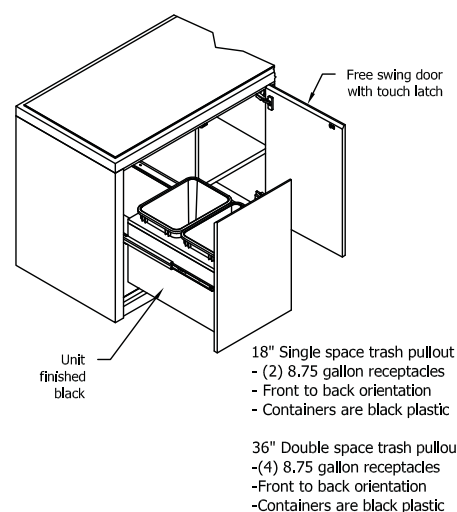

Conference Height Credenza

Highline Fifty Collection

Credenzas Case Details

Back of Credenza

18" Single space trash pullout
- (2) 8.75 gallon receptacles
- Front to back orientation
- Containers are black plastic

36" Double space trash pullout
- (4) 8.75 gallon receptacles
- Front to back orientation
- Containers are black plastic

Front of Credenza

15" Single space trash pullout
- (1) 8.75 gallon receptacle
- Side to side orientation
- Containers are black plastic

30" Double space trash pullout
- (2) 8.75 gallon receptacles
- Side to side orientation
- Containers are black plastic

Credenza Notes

- Pulls are 45 degrees inside bevel
- All drawers have a beveled pull on back edge of each front
- Top drawer has bevel on top edge, bottom drawer has bevel at bottom edge
- All drawers are equipped with full extension slides
- All doors are equipped with self-closing hinges
- All credenza top material options are secured to the case with silicone except full clear glass (FG GC00)
- Full clear glass (FG GC00) sets on top of 1/16" bumpers located on top of case
- Trash option is pull-out only

- Conference height 30" Bay:
25.75" width x 19" depth x 21.5" height
- Buffet height 30" Bay:
25.75" width x 19" depth x 26.5" height

- Conference height 36" Bay:
31.75" width x 19" depth x 21.5" height
- Buffet height 36" bay:
31.75" width x 19" depth x 26.5" height