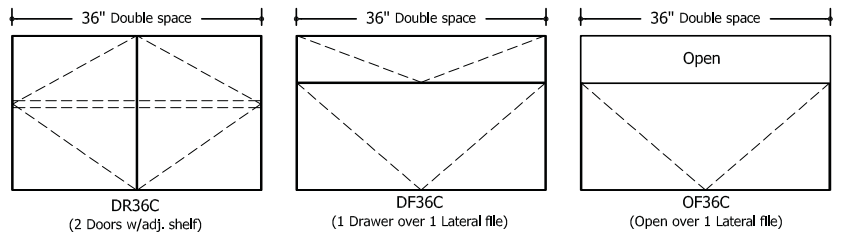

- Conference height 30" Bay:
25.75" width x 19" depth x 21.5" height
- Buffet height 30" Bay:
25.75" width x 19" depth x 26.5" height

- Conference height 36" Bay:
31.75" width x 19" depth x 21.5" height
- Buffet height 36" bay:
31.75" width x 19" depth x 26.5" height

Highline Fifty Collection

Credenzas

Conference Height: 29"

Configurations: 15" and 30" modules

Highline Fifty Collection

Credenzas

Buffet Height: 34"

Configurations: 15" and 30" modules

Highline Fifty Collection

Credenzas

Conference Height: 29"

Configurations: 18" and 36" modules

Highline Fifty Collection

Credenzas

Buffet Height: 34"

Configurations: 18" and 36" modules