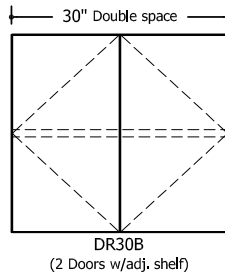

Conference Height Credenza

Highline Fifty Collection

Credenzas Case Details

Back of Credenza

18" Single space trash pullout
- (2) 8.75 gallon receptacles
- Front to back orientation
- Containers are black plastic

30" Double space trash pullout
- (2) 8.75 gallon receptacles
- Side to side orientation
- Containers are black plastic

Credenza Notes

- Pulls are 45 degrees inside bevel
- All drawers have a beveled pull on back edge of each front
- Top drawer has bevel on top edge, bottom drawer has bevel at bottom edge
- All drawers are equipped with full extension slides
- All doors are equipped with self-closing hinges
- All credenza top material options are secured to the case with silicone except full clear glass (FG GC00)
- Full clear glass (FG GC00) sets on top of 1/16" bumpers located on top of case
- Trash option is pull-out only

- Conference height 30" Bay:
25.75" width x 19" depth x 21.5" height
- Buffet height 30" Bay:
25.75" width x 19" depth x 26.5" height

- Conference height 36" Bay:
31.75" width x 19" depth x 21.5" height
- Buffet height 36" bay:
31.75" width x 19" depth x 26.5" height

Highline Fifty Collection

Credenzas

Conference Height: 29"

Configurations: 15" and 30" modules

Highline Fifty Collection

Credenzas

Buffet Height: 34"

Configurations: 15" and 30" modules