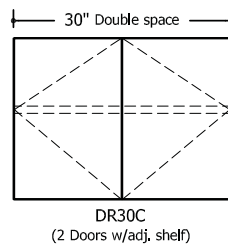

Conference Height Credenza

Highline Fifty Collection

Credenzas Case Details

Back of Credenza

18" Single space trash pullout
- (2) 8.75 gallon receptacles
- Front to back orientation
- Containers are black plastic

30" Double space trash pullout
- (2) 8.75 gallon receptacles
- Side to side orientation
- Containers are black plastic

Credenza Notes

- Pulls are 45 degrees inside bevel
- All drawers have a beveled pull on back edge of each front
- Top drawer has bevel on top edge, bottom drawer has bevel at bottom edge
- All drawers are equipped with full extension slides
- All doors are equipped with self-closing hinges
- All credenza top material options are secured to the case with silicone except full clear glass (FG GC00)
- Full clear glass (FG GC00) sets on top of 1/16" bumpers located on top of case
- Trash option is pull-out only

- Conference height 30" Bay:
25.75" width x 19" depth x 21.5" height
- Buffet height 30" Bay:
25.75" width x 19" depth x 26.5" height

- Conference height 36" Bay:
31.75" width x 19" depth x 21.5" height
- Buffet height 36" bay:
31.75" width x 19" depth x 26.5" height

Highline Fifty Collection

Credenzas

Conference Height: 29"

Configurations: 15" and 30" modules

Highline Fifty Collection

Credenzas

Buffet Height: 34"

Configurations: 15" and 30" modules