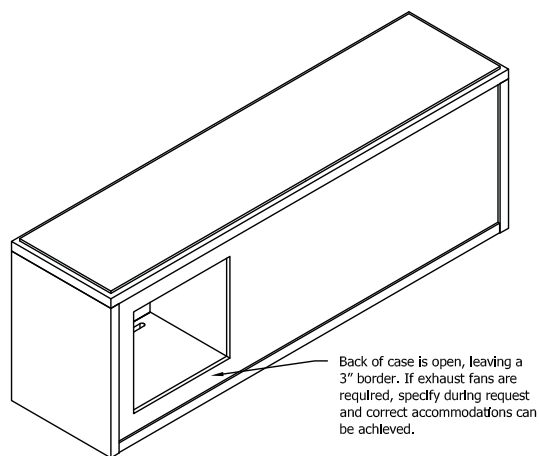

Highline Fifty Collection

Credenzas

Elevations and Optional Tops

Optional Top
3/4" Caesarstone

Optional Top
1/2" Corian

Optional Top
3/8" Glass

Optional Top
None

Buffet Height Credenza

Conference Height Credenza

Highline Fifty Collection

Credenzas Case Details

Back of Credenza

18" Single space trash pullout
- (2) 8.75 gallon receptacles
- Front to back orientation
- Containers are black plastic

30" Double space trash pullout
- (2) 8.75 gallon receptacles
- Side to side orientation
- Containers are black plastic

Credenza Notes

- Pulls are 45 degrees inside bevel
- All drawers have a beveled pull on back edge of each front
- Top drawer has bevel on top edge, bottom drawer has bevel at bottom edge
- All drawers are equipped with full extension slides
- All doors are equipped with self-closing hinges
- All credenza top material options are secured to the case with silicone except full clear glass (FG GC00)
- Full clear glass (FG GC00) sets on top of 1/16" bumpers located on top of case
- Trash option is pull-out only

- Conference height 30" Bay:
25.75" width x 19" depth x 21.5" height
- Buffet height 30" Bay:
25.75" width x 19" depth x 26.5" height

- Conference height 36" Bay:
31.75" width x 19" depth x 21.5" height
- Buffet height 36" bay:
31.75" width x 19" depth x 26.5" height