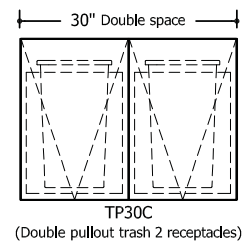

Highline Fifty Collection

Credenzas

Conference Height: 29"

Configurations: 15" and 30" modules