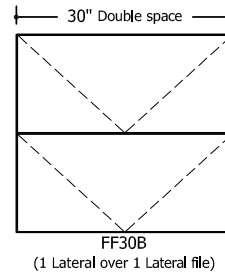

30" Double space trash pullout
- (2) 8.75 gallon receptacles
- Side to side orientation
- Containers are black plastic

Credenza Notes

- Pulls are 45 degrees inside bevel
- All drawers have a beveled pull on back edge of each front
- Top drawer has bevel on top edge, bottom drawer has bevel at bottom edge
- All drawers are equipped with full extension slides
- All doors are equipped with self-closing hinges
- All credenza top material options are secured to the case with silicone except full clear glass (FG GC00)
- Full clear glass (FG GC00) sets on top of 1/16" bumpers located on top of case
- Trash option is pull-out only

- Conference height 30" Bay:
25.75" width x 19" depth x 21.5" height
- Buffet height 30" Bay:
25.75" width x 19" depth x 26.5" height

- Conference height 36" Bay:
31.75" width x 19" depth x 21.5" height
- Buffet height 36" bay:
31.75" width x 19" depth x 26.5" height

Highline Fifty Collection

Credenzas

Conference Height: 29"

Configurations: 15" and 30" modules

Highline Fifty Collection

Credenzas

Buffet Height: 34"

Configurations: 15" and 30" modules

Highline Fifty Collection

Credenzas

Conference Height: 29"

Configurations: 18" and 36" modules

Highline Fifty Collection

Credenzas

Buffet Height: 34"

Configurations: 18" and 36" modules