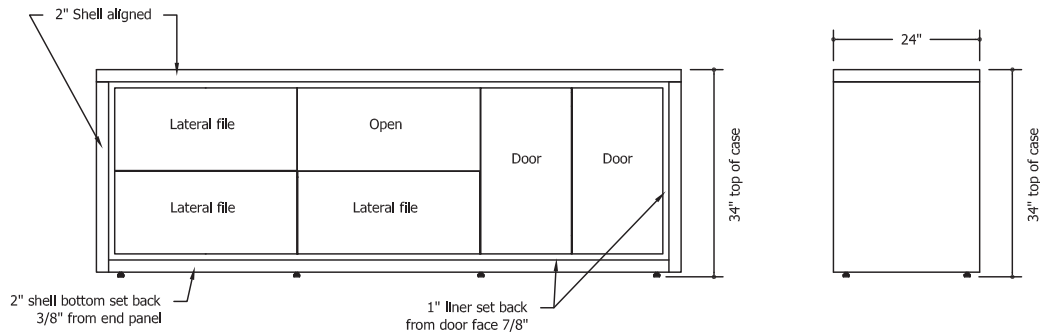

Highline Fifty Collection

Credenzas

Elevations and Optional Tops

Optional Top
3/4" Caesarstone

Optional Top
1/2" Corian

Optional Top
3/8" Glass

Optional Top
None

Buffet Height Credenza

Conference Height Credenza

Highline Fifty Collection

Credenzas Case Details

Back of Credenza

18" Single space trash pullout
- (2) 8.75 gallon receptacles
- Front to back orientation
- Containers are black plastic

30" Double space trash pullout
- (2) 8.75 gallon receptacles
- Side to side orientation
- Containers are black plastic

Credenza Notes

- Pulls are 45 degrees inside bevel
- All drawers have a beveled pull on back edge of each front
- Top drawer has bevel on top edge, bottom drawer has bevel at bottom edge
- All drawers are equipped with full extension slides
- All doors are equipped with self-closing hinges
- All credenza top material options are secured to the case with silicone except full clear glass (FG GC00)
- Full clear glass (FG GC00) sets on top of 1/16" bumpers located on top of case
- Trash option is pull-out only

- Conference height 30" Bay:
25.75" width x 19" depth x 21.5" height
- Buffet height 30" Bay:
25.75" width x 19" depth x 26.5" height

- Conference height 36" Bay:
31.75" width x 19" depth x 21.5" height
- Buffet height 36" bay:
31.75" width x 19" depth x 26.5" height