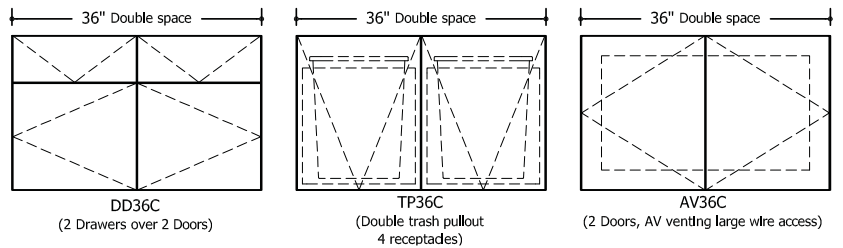

30" Double space trash pullout
- (2) 8.75 gallon receptacles
- Side to side orientation
- Containers are black plastic

Credenza Notes

- Pulls are 45 degrees inside bevel
- All drawers have a beveled pull on back edge of each front
- Top drawer has bevel on top edge, bottom drawer has bevel at bottom edge
- All drawers are equipped with full extension slides
- All doors are equipped with self-closing hinges
- All credenza top material options are secured to the case with silicone except full clear glass (FG GC00)
- Full clear glass (FG GC00) sets on top of 1/16" bumpers located on top of case
- Trash option is pull-out only

- Conference height 30" Bay:
25.75" width x 19" depth x 21.5" height
- Buffet height 30" Bay:
25.75" width x 19" depth x 26.5" height

- Conference height 36" Bay:
31.75" width x 19" depth x 21.5" height
- Buffet height 36" bay:
31.75" width x 19" depth x 26.5" height

Highline Fifty Collection

Credenzas

Conference Height: 29"

Configurations: 15" and 30" modules

Highline Fifty Collection

Credenzas

Buffet Height: 34"

Configurations: 15" and 30" modules

Highline Fifty Collection

Credenzas

Conference Height: 29"

Configurations: 18" and 36" modules

Highline Fifty Collection

Credenzas

Buffet Height: 34"

Configurations: 18" and 36" modules