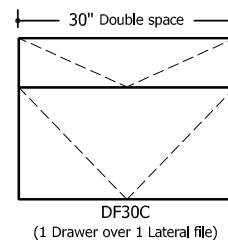

36" Double space trash pullout
- (4) 8.75 gallon receptacles
- Front to back orientation
- Containers are black plastic

Front of Credenza

15" Single space trash pullout
- (1) 8.75 gallon receptacle
- Side to side orientation
- Containers are black plastic

30" Double space trash pullout
- (2) 8.75 gallon receptacles
- Side to side orientation
- Containers are black plastic

Credenza Notes

- Pulls are 45 degrees inside bevel
- All drawers have a beveled pull on back edge of each front
- Top drawer has bevel on top edge, bottom drawer has bevel at bottom edge
- All drawers are equipped with full extension slides
- All doors are equipped with self-closing hinges
- All credenza top material options are secured to the case with silicone except full clear glass (FG GC00)
- Full clear glass (FG GC00) sets on top of 1/16" bumpers located on top of case
- Trash option is pull-out only

- Conference height 30" Bay:
25.75" width x 19" depth x 21.5" height
- Buffet height 30" Bay:
25.75" width x 19" depth x 26.5" height

- Conference height 36" Bay:
31.75" width x 19" depth x 21.5" height
- Buffet height 36" bay:
31.75" width x 19" depth x 26.5" height

Highline Fifty Collection

Credenzas

Conference Height: 29"

Configurations: 15" and 30" modules

Highline Fifty Collection

Credenzas

Buffet Height: 34"

Configurations: 15" and 30" modules