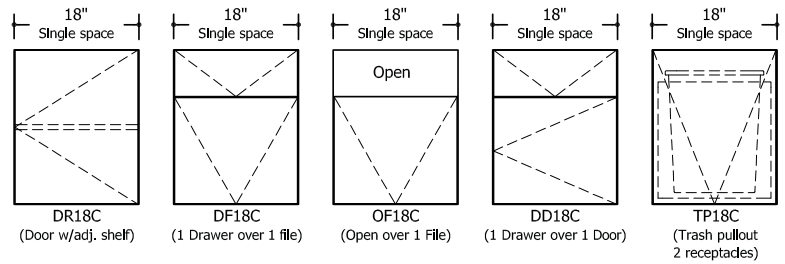

30" Double space trash pullout
- (2) 8.75 gallon receptacles
- Side to side orientation
- Containers are black plastic

Credenza Notes

- Pulls are 45 degrees inside bevel
- All drawers have a beveled pull on back edge of each front
- Top drawer has bevel on top edge, bottom drawer has bevel at bottom edge
- All drawers are equipped with full extension slides
- All doors are equipped with self-closing hinges
- All credenza top material options are secured to the case with silicone except full clear glass (FG GC00)
- Full clear glass (FG GC00) sets on top of 1/16" bumpers located on top of case
- Trash option is pull-out only

- Conference height 30" Bay:
25.75" width x 19" depth x 21.5" height
- Buffet height 30" Bay:
25.75" width x 19" depth x 26.5" height

- Conference height 36" Bay:
31.75" width x 19" depth x 21.5" height
- Buffet height 36" bay:
31.75" width x 19" depth x 26.5" height

Highline Fifty Collection

Credenzas

Conference Height: 29"

Configurations: 15" and 30" modules

Highline Fifty Collection

Credenzas

Buffet Height: 34"

Configurations: 15" and 30" modules

Highline Fifty Collection

Credenzas

Conference Height: 29"

Configurations: 18" and 36" modules

Highline Fifty Collection

Credenzas

Buffet Height: 34"

Configurations: 18" and 36" modules