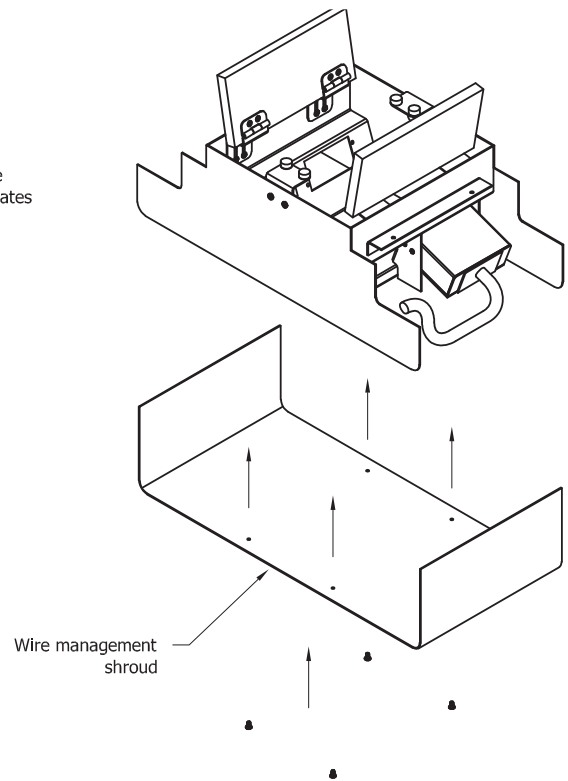

Highline Fifty Collection

Meeting Tables

Power & Connectivity

Table Top