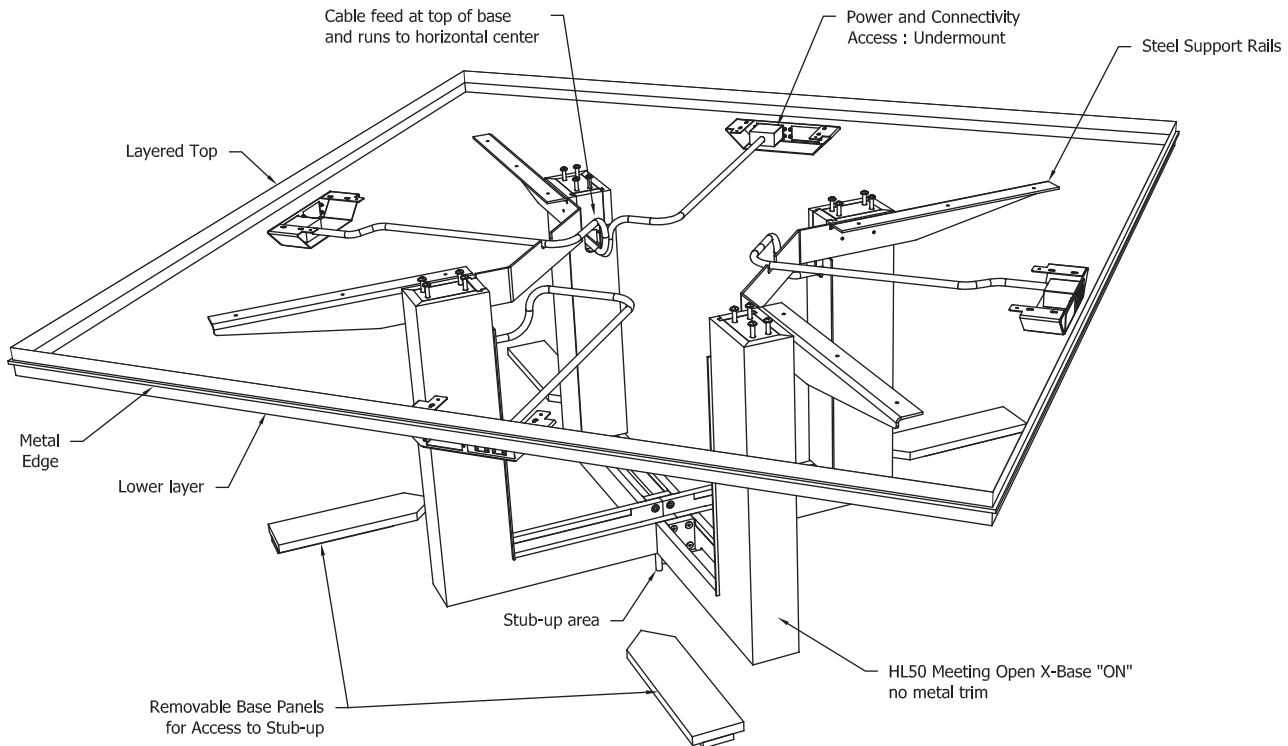

Highline Fifty Collection

Meeting Tables

Power & Connectivity

Undermount

1. Undermount access (shown populated)
2. Black powder coat metallic finish (MC12)
   - Provided with 1 AC power module - specify hardwired (HW) or plug in (PI), and 2 single space blank plates
   - For additional connectivity replace blank plates with Extron single or double space AAP plates as desired. For more information see extron.com