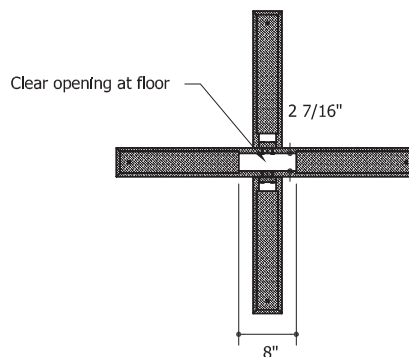

### Base Construction

HL03 X base :

- 33" fits - 48" Round
- 48" Square
- 54" Round

- 36" fits - 54" Square
- 60" Round
- 60" Square

- 42" fits - 72" Round
- 72" Square

Vertical section at center of Base

Top access:

- 33" - 2 3/8" x 6 7/8"
- 36" - 2 3/8" x 8 3/8"
- 42" - 2 3/8" x 11 3/8"

Horizontal section of typical base