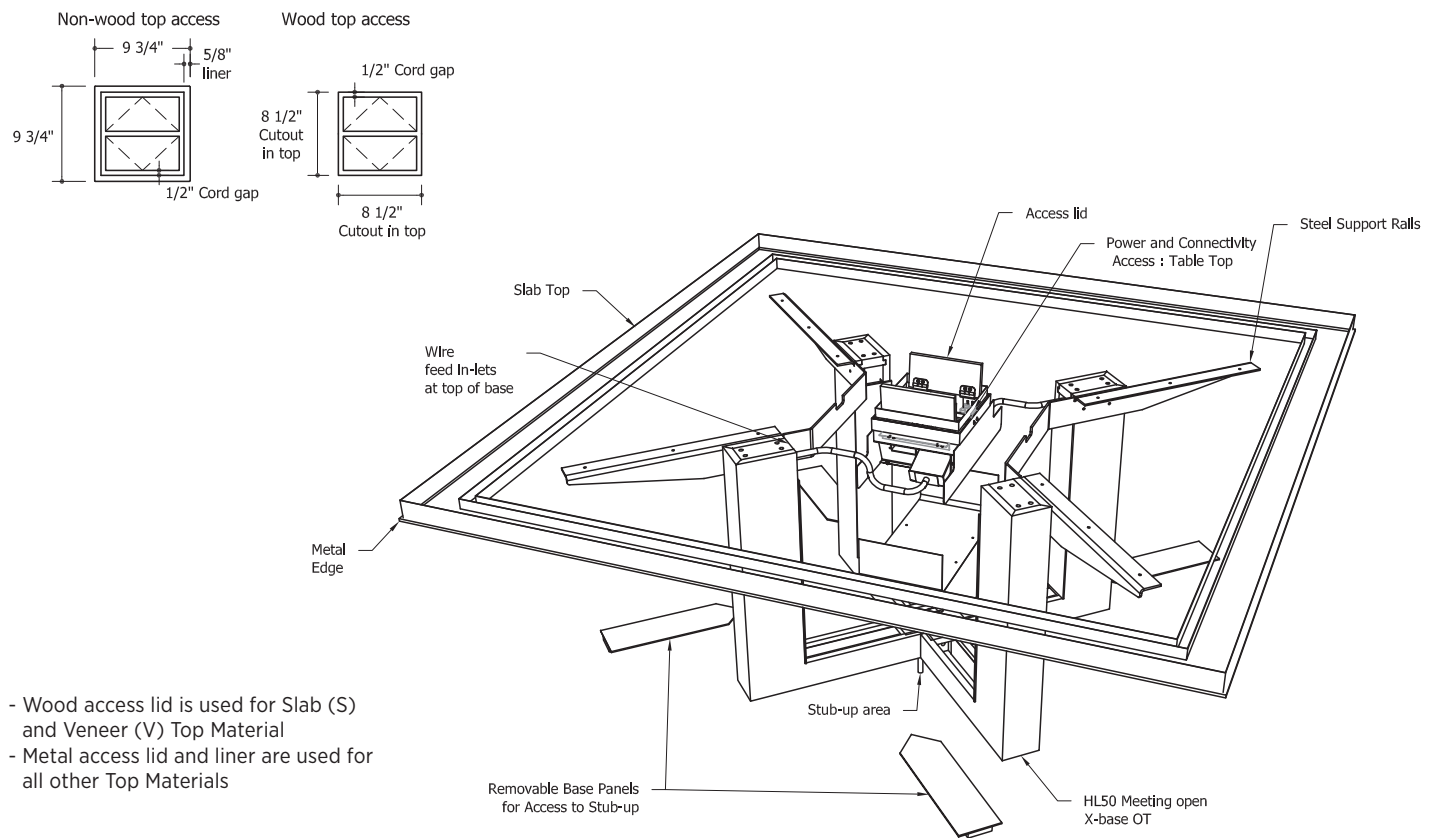

Highline Fifty Collection

Meeting Tables

Power & Connectivity

Table Top

Meeting Table Top Access (shown populated)

- Provided with 2 AC power modules - specify hardwired (HW) or plug in (PI), 1 double and 2 single space blank plates
- For additional connectivity replace blank plates with Extron single or double space AAP plates as desired. For more information see extron.com