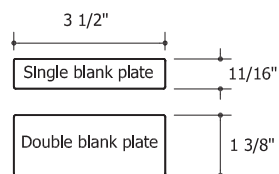

AC Module Hardwired (HW)

- 3/8" diameter x 6' long metal clad cable with 6" pigtail
- Additional knockouts for series wiring
- 12A max per module