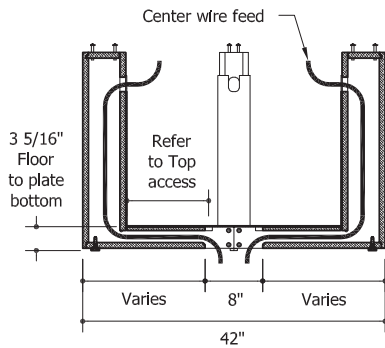

### Base Construction

HL03 X base :

- 33" fits - 48" Round
- 48" Square
- 54" Round

- 36" fits - 54" Square
- 60" Round
- 60" Square

- 42" fits - 72" Round
- 72" Square

Vertical section at center of Base

Top access:

- 33" - 2 3/8" x 6 7/8"
- 36" - 2 3/8" x 8 3/8"
- 42" - 2 3/8" x 11 3/8"

Horizontal section of typical base