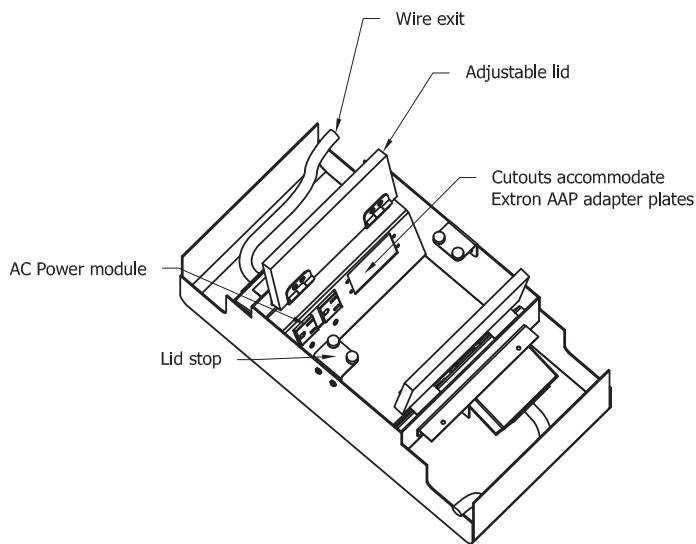

Highline Fifty Collection

Meeting Tables

Power & Connectivity

Table Top