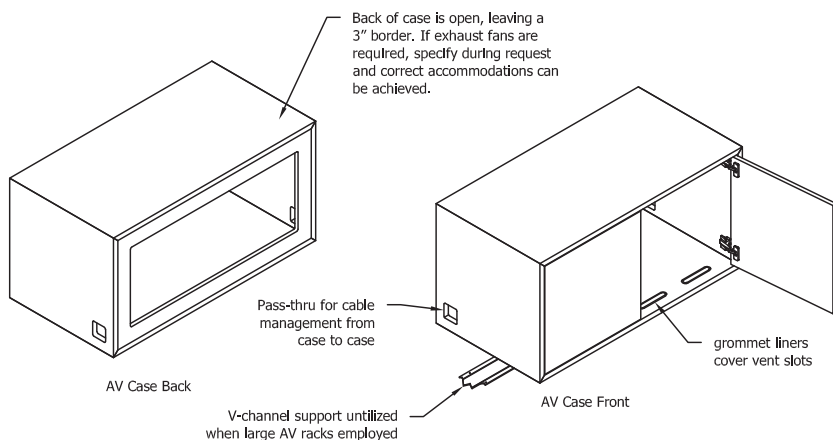

Highline Collection

Credenzas

Elevations and Optional Tops

1 High Credenza

2 High Credenza

3 High Credenza

Highline Collection

Credenza

Leg and Case Details

Credenza Notes

- Pulls and trash liners come in the specified metal finish
- All drawers have a 2" tab pull located in the center of the top edge of each drawer front
- All drawers use partial extension, self-closing undermount slides
- Pull-out trash units use full extension side mount slides
- All doors use free swing hinges and touch latches
- All credenza top material finishes are secured to the case with silicone except for tops finished with full clear glass (FG GC00)
- Full clear glass (FG GC00) rests atop of 3/8" bumpers located on top of case
- Drop-through trash option is available with all top options except with full clear glass (FG GC00)

AV CASE

- All AV cases have an open back with a 3" border
- Coordinate AV requirements with the interior clearance dimensions provided below to ensure fit

18" Case

14.25" wide x 22.18" deep x 21.15" high