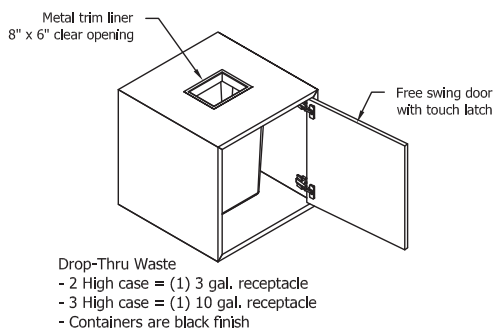

Highline Collection

Credenzas

Elevations and Optional Tops

1 High Credenza

2 High Credenza

3 High Credenza

Highline Collection

Credenza

Leg and Case Details

Credenza Notes

- Pulls and trash liners come in the specified metal finish
- All drawers have a 2" tab pull located in the center of the top edge of each drawer front
- All drawers use partial extension, self-closing undermount slides
- Pull-out trash units use full extension side mount slides
- All doors use free swing hinges and touch latches
- All credenza top material finishes are secured to the case with silicone except for tops finished with full clear glass (FG GC00)
- Full clear glass (FG GC00) rests atop of 3/8" bumpers located on top of case
- Drop-through trash option is available with all top options except with full clear glass (FG GC00)

AV CASE

- All AV cases have an open back with a 3" border
- Coordinate AV requirements with the interior clearance dimensions provided below to ensure fit

18" Case

14.25" wide x 22.18" deep x 21.15" high