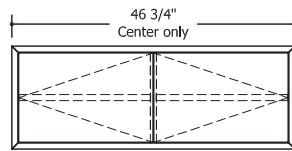

2 High Credenzas

Positional Configurations

18"
L / R

2DW18
(2 Drawers)

18"
L / R

2DR18
(Door w/adj. Shelf)

18"
L / R

2OW18
(Open over Drawer)

18"
L / R

2TT18
(Trash thru Top
w/1 single can only)

24"
L / C / R

2DW24
(2 Drawers)

24"
L / C / R

2DR24
(Door w/adj. Shelf)

24"
L / C / R

2OW24
(Open over Drawer)

24"
L / C / R

2TT24
(Trash thru Top
w/1 single can only)

46 3/4"
Center only

2DW46
(4 Drawers)

46 3/4"
Center only

2DR46
(2 Doors w/2 adj. Shelves)

46 3/4"
Center only

2OW46
(Open over 2 Drawers)