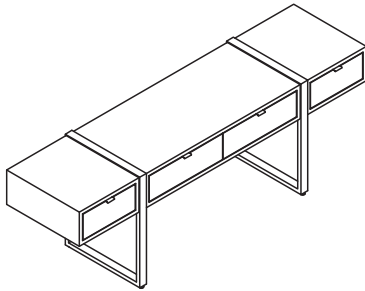

Leg and Case Details

Credenza Notes

- Pulls and trash liners come in the specified metal finish
- All drawers have a 2" tab pull located in the center of the top edge of each drawer front
- All drawers use partial extension, self-closing undermount slides
- Pull-out trash units use full extension side mount slides
- All doors use free swing hinges and touch latches
- All credenza top material finishes are secured to the case with silicone except for tops finished with full clear glass (FG GC00)
- Full clear glass (FG GC00) rests atop of 3/8" bumpers located on top of case
- Drop-through trash option is available with all top options except with full clear glass (FG GC00)

AV CASE

- All AV cases have an open back with a 3" border
- Coordinate AV requirements with the interior clearance dimensions provided below to ensure fit

18" Case

14.25" wide x 22.18" deep x 21.15" high

24" Case

20.25" wide x 22.18" deep x 21.15" high

47" Case

41.25" wide x 22.18" deep x 21.15" high

Highline Collection

1 High Credenza

Positional Configurations

Highline Collection

2 High Credenzas

Positional Configurations

18"
L / R

2DW18
(2 Drawers)

18"
L / R

2DR18
(Door w/adj. Shelf)

18"
L / R

2OW18
(Open over Drawer)