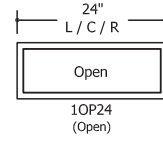

AV CASE

- All AV cases have an open back with a 3" border
- Coordinate AV requirements with the interior clearance dimensions provided below to ensure fit

18" Case

14.25" wide x 22.18" deep x 21.15" high

24" Case

20.25" wide x 22.18" deep x 21.15" high

47" Case

41.25" wide x 22.18" deep x 21.15" high

Highline Collection

1 High Credenza

Positional Configurations

Highline Collection

2 High Credenzas

Positional Configurations

18"
L / R

2DW18
(2 Drawers)

18"
L / R

2DR18
(Door w/adj. Shelf)

18"
L / R

2OW18
(Open over Drawer)