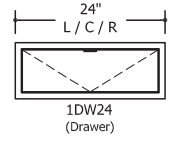

Leg and Case Details

Credenza Notes

- Pulls and trash liners come in the specified metal finish
- All drawers have a 2" tab pull located in the center of the top edge of each drawer front
- All drawers use partial extension, self-closing undermount slides
- Pull-out trash units use full extension side mount slides
- All doors use free swing hinges and touch latches
- All credenza top material finishes are secured to the case with silicone except for tops finished with full clear glass (FG GC00)
- Full clear glass (FG GC00) rests atop of 3/8" bumpers located on top of case
- Drop-through trash option is available with all top options except with full clear glass (FG GC00)

AV CASE

- All AV cases have an open back with a 3" border
- Coordinate AV requirements with the interior clearance dimensions provided below to ensure fit

18" Case

14.25" wide x 22.18" deep x 21.15" high

24" Case

20.25" wide x 22.18" deep x 21.15" high

47" Case

41.25" wide x 22.18" deep x 21.15" high

Highline Collection

1 High Credenza

Positional Configurations

Highline Collection

2 High Credenzas

Positional Configurations

18"
L / R

2DW18
(2 Drawers)

18"
L / R

2DR18
(Door w/adj. Shelf)

18"
L / R

2OW18
(Open over Drawer)