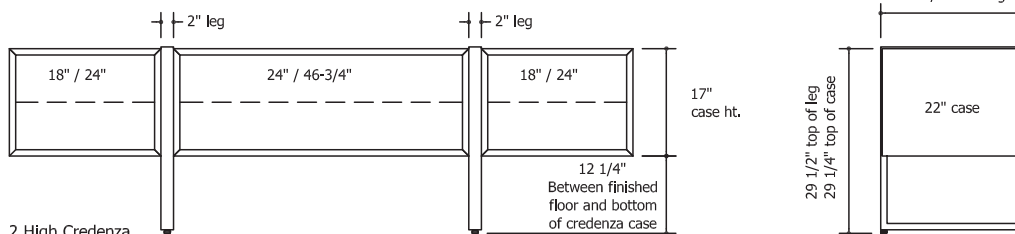

Highline Collection

Credenzas

Elevations and Optional Tops

1 High Credenza

2 High Credenza

3 High Credenza

Highline Collection

Credenza

Leg and Case Details

Credenza Notes

- Pulls and trash liners come in the specified metal finish
- All drawers have a 2" tab pull located in the center of the top edge of each drawer front
- All drawers use partial extension, self-closing undermount slides
- Pull-out trash units use full extension side mount slides
- All doors use free swing hinges and touch latches
- All credenza top material finishes are secured to the case with silicone except for tops finished with full clear glass (FG GC00)
- Full clear glass (FG GC00) rests atop of 3/8" bumpers located on top of case
- Drop-through trash option is available with all top options except with full clear glass (FG GC00)

AV CASE

- All AV cases have an open back with a 3" border
- Coordinate AV requirements with the interior clearance dimensions provided below to ensure fit

18" Case

14.25" wide x 22.18" deep x 21.15" high

24" Case

20.25" wide x 22.18" deep x 21.15" high

47" Case

41.25" wide x 22.18" deep x 21.15" high

Highline Collection

1 High Credenza

Positional Configurations

Highline Collection