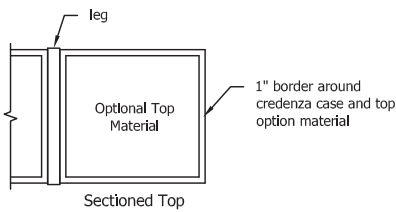

Highline Collection

Credenzas

Elevations and Optional Tops

1 High Credenza

2 High Credenza

3 High Credenza

Highline Collection

Credenza

Leg and Case Details

Credenza Notes

- Pulls and trash liners come in the specified metal finish
- All drawers have a 2" tab pull located in the center of the top edge of each drawer front
- All drawers use partial extension, self-closing undermount slides
- Pull-out trash units use full extension side mount slides
- All doors use free swing hinges and touch latches
- All credenza top material finishes are secured to the case with silicone except for tops finished with full clear glass (FG GC00)
- Full clear glass (FG GC00) rests atop of 3/8" bumpers located on top of case
- Drop-through trash option is available with all top options except with full clear glass (FG GC00)

AV CASE

- All AV cases have an open back with a 3" border
- Coordinate AV requirements with the interior clearance dimensions provided below to ensure fit

18" Case

14.25" wide x 22.18" deep x 21.15" high