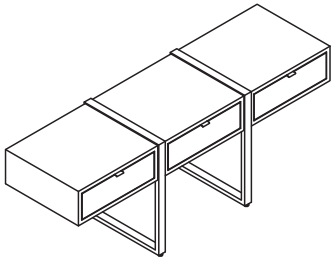

Leg and Case Details

Credenza Notes

- Pulls and trash liners come in the specified metal finish
- All drawers have a 2" tab pull located in the center of the top edge of each drawer front
- All drawers use partial extension, self-closing undermount slides
- Pull-out trash units use full extension side mount slides
- All doors use free swing hinges and touch latches
- All credenza top material finishes are secured to the case with silicone except for tops finished with full clear glass (FG GC00)
- Full clear glass (FG GC00) rests atop of 3/8" bumpers located on top of case
- Drop-through trash option is available with all top options except with full clear glass (FG GC00)

AV CASE

- All AV cases have an open back with a 3" border
- Coordinate AV requirements with the interior clearance dimensions provided below to ensure fit

18" Case

14.25" wide x 22.18" deep x 21.15" high

24" Case

20.25" wide x 22.18" deep x 21.15" high

47" Case

41.25" wide x 22.18" deep x 21.15" high

Highline Collection

1 High Credenza

Positional Configurations

Highline Collection

2 High Credenzas

Positional Configurations

18"
L / R

2DW18
(2 Drawers)

18"
L / R

2DR18
(Door w/adj. Shelf)

18"
L / R

2OW18
(Open over Drawer)