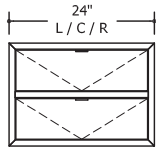

24" Case

20.25" wide x 22.18" deep x 21.15" high

47" Case

41.25" wide x 22.18" deep x 21.15" high

Highline Collection

1 High Credenza

Positional Configurations

Highline Collection

2 High Credenzas

Positional Configurations

18"
L / R

2DW18
(2 Drawers)

18"
L / R

2DR18
(Door w/adj. Shelf)

18"
L / R

2OW18
(Open over Drawer)

18"
L / R

2TT18
(Trash thru Top
w/1 single can only)

24"
L / C / R

2DW24
(2 Drawers)

24"
L / C / R

2DR24
(Door w/adj. Shelf)

24"
L / C / R

2OW24
(Open over Drawer)

24"
L / C / R

2TT24
(Trash thru Top
w/1 single can only)

46 3/4"
Center only

2DW46
(4 Drawers)

46 3/4"
Center only

2DR46
(2 Doors w/2 adj. Shelves)

46 3/4"
Center only

2OW46
(Open over 2 Drawers)