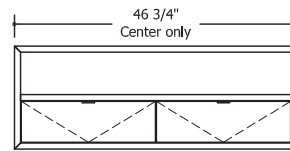

2 High Credenzas

Positional Configurations

18"
L / R

2DW18
(2 Drawers)

18"
L / R

2DR18
(Door w/adj. Shelf)

18"
L / R

2OW18
(Open over Drawer)

18"
L / R

2TT18
(Trash thru Top
w/1 single can only)

24"
L / C / R

2DW24
(2 Drawers)

24"
L / C / R

2DR24
(Door w/adj. Shelf)

24"
L / C / R

2OW24
(Open over Drawer)

24"
L / C / R

2TT24
(Trash thru Top
w/1 single can only)

46 3/4"
Center only

2DW46
(4 Drawers)

46 3/4"
Center only

2DR46
(2 Doors w/2 adj. Shelves)

46 3/4"
Center only

2OW46
(Open over 2 Drawers)