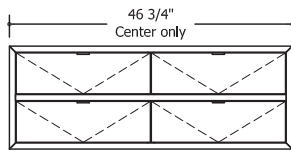

24" Case

20.25" wide x 22.18" deep x 21.15" high

47" Case

41.25" wide x 22.18" deep x 21.15" high

Highline Collection

1 High Credenza

Positional Configurations

Highline Collection

2 High Credenzas

Positional Configurations

18"
L / R

2DW18
(2 Drawers)

18"
L / R

2DR18
(Door w/adj. Shelf)

18"
L / R

2OW18
(Open over Drawer)

18"
L / R

2TT18
(Trash thru Top
w/1 single can only)

24"
L / C / R

2DW24
(2 Drawers)

24"
L / C / R

2DR24
(Door w/adj. Shelf)

24"
L / C / R

2OW24
(Open over Drawer)

24"
L / C / R

2TT24
(Trash thru Top
w/1 single can only)

46 3/4"
Center only

2DW46
(4 Drawers)

46 3/4"
Center only

2DR46
(2 Doors w/2 adj. Shelves)

46 3/4"
Center only

2OW46
(Open over 2 Drawers)