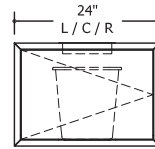

2 High Credenzas

Positional Configurations

18"
L / R

2DW18
(2 Drawers)

18"
L / R

2DR18
(Door w/adj. Shelf)

18"
L / R

2OW18
(Open over Drawer)

18"
L / R

2TT18
(Trash thru Top
w/1 single can only)

24"
L / C / R

2DW24
(2 Drawers)

24"
L / C / R

2DR24
(Door w/adj. Shelf)

24"
L / C / R

2OW24
(Open over Drawer)

24"
L / C / R

2TT24
(Trash thru Top
w/1 single can only)

46 3/4"
Center only

2DW46
(4 Drawers)

46 3/4"
Center only

2DR46
(2 Doors w/2 adj. Shelves)

46 3/4"
Center only

2OW46
(Open over 2 Drawers)