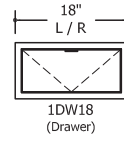

AV CASE

- All AV cases have an open back with a 3" border
- Coordinate AV requirements with the interior clearance dimensions provided below to ensure fit

18" Case

14.25" wide x 22.18" deep x 21.15" high

24" Case

20.25" wide x 22.18" deep x 21.15" high

47" Case

41.25" wide x 22.18" deep x 21.15" high

Highline Collection

1 High Credenza

Positional Configurations

Highline Collection

2 High Credenzas

Positional Configurations

18"
L / R

2DW18
(2 Drawers)

18"
L / R

2DR18
(Door w/adj. Shelf)

18"
L / R

2OW18
(Open over Drawer)

18"
L / R

2TT18
(Trash thru Top
w/1 single can only)

24"
L / C / R

2DW24
(2 Drawers)

24"
L / C / R

2DR24
(Door w/adj. Shelf)

24"
L / C / R

2OW24
(Open over Drawer)