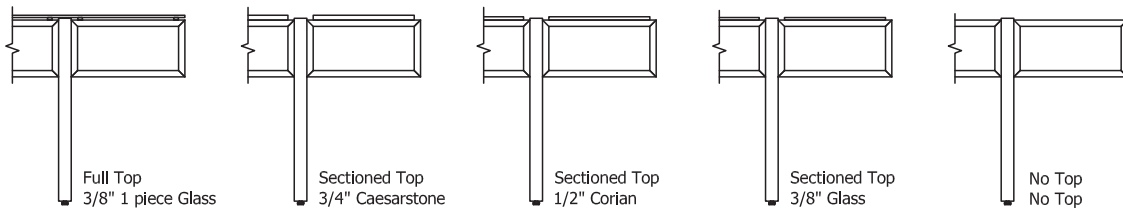

Highline Collection

Credenzas

Elevations and Optional Tops

1 High Credenza

2 High Credenza

3 High Credenza

Highline Collection

Credenza

Leg and Case Details

Credenza Notes

- Pulls and trash liners come in the specified metal finish
- All drawers have a 2" tab pull located in the center of the top edge of each drawer front
- All drawers use partial extension, self-closing undermount slides
- Pull-out trash units use full extension side mount slides
- All doors use free swing hinges and touch latches
- All credenza top material finishes are secured to the case with silicone except for tops finished with full clear glass (FG GC00)
- Full clear glass (FG GC00) rests atop of 3/8" bumpers located on top of case
- Drop-through trash option is available with all top options except with full clear glass (FG GC00)

AV CASE

- All AV cases have an open back with a 3" border
- Coordinate AV requirements with the interior clearance dimensions provided below to ensure fit

18" Case

14.25" wide x 22.18" deep x 21.15" high

24" Case

20.25" wide x 22.18" deep x 21.15" high

47" Case

41.25" wide x 22.18" deep x 21.15" high

Highline Collection

1 High Credenza

Positional Configurations

Highline Collection