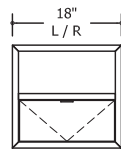

24" Case

20.25" wide x 22.18" deep x 21.15" high

47" Case

41.25" wide x 22.18" deep x 21.15" high

Highline Collection

1 High Credenza

Positional Configurations

Highline Collection

2 High Credenzas

Positional Configurations

18"
L / R

2DW18
(2 Drawers)

18"
L / R

2DR18
(Door w/adj. Shelf)

18"
L / R

2OW18
(Open over Drawer)

18"
L / R

2TT18
(Trash thru Top
w/1 single can only)

24"
L / C / R

2DW24
(2 Drawers)

24"
L / C / R

2DR24
(Door w/adj. Shelf)

24"
L / C / R

2OW24
(Open over Drawer)

24"
L / C / R

2TT24
(Trash thru Top
w/1 single can only)

46 3/4"
Center only

2DW46
(4 Drawers)

46 3/4"
Center only

2DR46
(2 Doors w/2 adj. Shelves)

46 3/4"
Center only

2OW46
(Open over 2 Drawers)