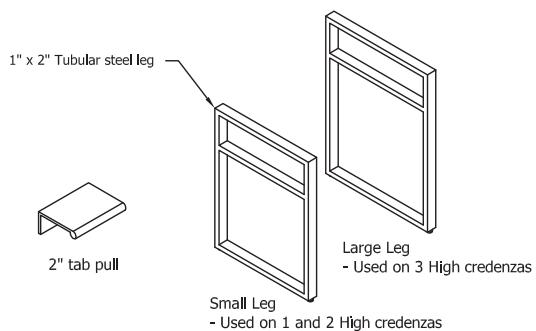

Highline Collection

Credenzas

Elevations and Optional Tops

1 High Credenza

2 High Credenza

3 High Credenza

Highline Collection

Credenza

Leg and Case Details

Credenza Notes

- Pulls and trash liners come in the specified metal finish
- All drawers have a 2" tab pull located in the center of the top edge of each drawer front
- All drawers use partial extension, self-closing undermount slides
- Pull-out trash units use full extension side mount slides
- All doors use free swing hinges and touch latches
- All credenza top material finishes are secured to the case with silicone except for tops finished with full clear glass (FG GC00)
- Full clear glass (FG GC00) rests atop of 3/8" bumpers located on top of case
- Drop-through trash option is available with all top options except with full clear glass (FG GC00)

AV CASE

- All AV cases have an open back with a 3" border
- Coordinate AV requirements with the interior clearance dimensions provided below to ensure fit

18" Case

14.25" wide x 22.18" deep x 21.15" high

24" Case

20.25" wide x 22.18" deep x 21.15" high

47" Case

41.25" wide x 22.18" deep x 21.15" high

Highline Collection

1 High Credenza

Positional Configurations

Highline Collection