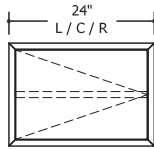

24" Case

20.25" wide x 22.18" deep x 21.15" high

47" Case

41.25" wide x 22.18" deep x 21.15" high

Highline Collection

1 High Credenza

Positional Configurations

Highline Collection

2 High Credenzas

Positional Configurations

18"
L / R

2DW18
(2 Drawers)

18"
L / R

2DR18
(Door w/adj. Shelf)

18"
L / R

2OW18
(Open over Drawer)

18"
L / R

2TT18
(Trash thru Top
w/1 single can only)

24"
L / C / R

2DW24
(2 Drawers)

24"
L / C / R

2DR24
(Door w/adj. Shelf)

24"
L / C / R

2OW24
(Open over Drawer)

24"
L / C / R

2TT24
(Trash thru Top
w/1 single can only)

46 3/4"
Center only

2DW46
(4 Drawers)

46 3/4"
Center only

2DR46
(2 Doors w/2 adj. Shelves)

46 3/4"
Center only

2OW46
(Open over 2 Drawers)