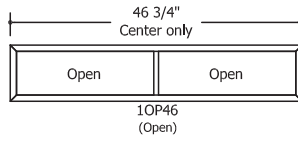

AV CASE

- All AV cases have an open back with a 3" border
- Coordinate AV requirements with the interior clearance dimensions provided below to ensure fit

18" Case

14.25" wide x 22.18" deep x 21.15" high

24" Case

20.25" wide x 22.18" deep x 21.15" high

47" Case

41.25" wide x 22.18" deep x 21.15" high

Highline Collection

1 High Credenza

Positional Configurations

Highline Collection

2 High Credenzas

Positional Configurations

18"
L / R

2DW18
(2 Drawers)

18"
L / R

2DR18
(Door w/adj. Shelf)

18"
L / R

2OW18
(Open over Drawer)

18"
L / R

2TT18
(Trash thru Top
w/1 single can only)

24"
L / C / R

2DW24
(2 Drawers)

24"
L / C / R

2DR24
(Door w/adj. Shelf)

24"
L / C / R

2OW24
(Open over Drawer)