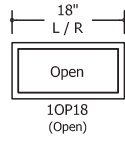

AV CASE

- All AV cases have an open back with a 3" border
- Coordinate AV requirements with the interior clearance dimensions provided below to ensure fit

18" Case

14.25" wide x 22.18" deep x 21.15" high

24" Case

20.25" wide x 22.18" deep x 21.15" high

47" Case

41.25" wide x 22.18" deep x 21.15" high

Highline Collection

1 High Credenza

Positional Configurations

Highline Collection

2 High Credenzas

Positional Configurations

18"
L / R

2DW18
(2 Drawers)

18"
L / R

2DR18
(Door w/adj. Shelf)

18"
L / R

2OW18
(Open over Drawer)

18"
L / R

2TT18
(Trash thru Top
w/1 single can only)

24"
L / C / R

2DW24
(2 Drawers)

24"
L / C / R

2DR24
(Door w/adj. Shelf)

24"
L / C / R

2OW24
(Open over Drawer)