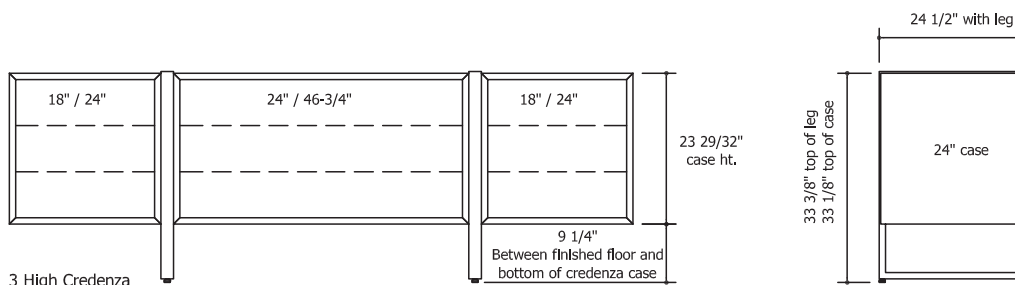

Highline Collection

Credenzas

Elevations and Optional Tops

1 High Credenza

2 High Credenza

3 High Credenza

Highline Collection

Credenza

Leg and Case Details

Credenza Notes

- Pulls and trash liners come in the specified metal finish
- All drawers have a 2" tab pull located in the center of the top edge of each drawer front
- All drawers use partial extension, self-closing undermount slides
- Pull-out trash units use full extension side mount slides
- All doors use free swing hinges and touch latches
- All credenza top material finishes are secured to the case with silicone except for tops finished with full clear glass (FG GC00)
- Full clear glass (FG GC00) rests atop of 3/8" bumpers located on top of case
- Drop-through trash option is available with all top options except with full clear glass (FG GC00)

AV CASE

- All AV cases have an open back with a 3" border
- Coordinate AV requirements with the interior clearance dimensions provided below to ensure fit

18" Case

14.25" wide x 22.18" deep x 21.15" high

24" Case

20.25" wide x 22.18" deep x 21.15" high

47" Case

41.25" wide x 22.18" deep x 21.15" high

Highline Collection

1 High Credenza

Positional Configurations

Highline Collection