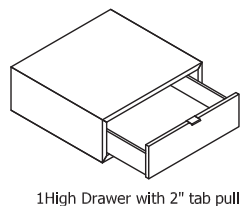

Highline Collection

Credenzas

Elevations and Optional Tops

1 High Credenza

2 High Credenza

3 High Credenza

Highline Collection

Credenza

Leg and Case Details

Credenza Notes

- Pulls and trash liners come in the specified metal finish
- All drawers have a 2" tab pull located in the center of the top edge of each drawer front
- All drawers use partial extension, self-closing undermount slides
- Pull-out trash units use full extension side mount slides
- All doors use free swing hinges and touch latches
- All credenza top material finishes are secured to the case with silicone except for tops finished with full clear glass (FG GC00)
- Full clear glass (FG GC00) rests atop of 3/8" bumpers located on top of case
- Drop-through trash option is available with all top options except with full clear glass (FG GC00)

AV CASE

- All AV cases have an open back with a 3" border
- Coordinate AV requirements with the interior clearance dimensions provided below to ensure fit

18" Case

14.25" wide x 22.18" deep x 21.15" high

24" Case

20.25" wide x 22.18" deep x 21.15" high

47" Case

41.25" wide x 22.18" deep x 21.15" high

Highline Collection

1 High Credenza

Positional Configurations

Highline Collection