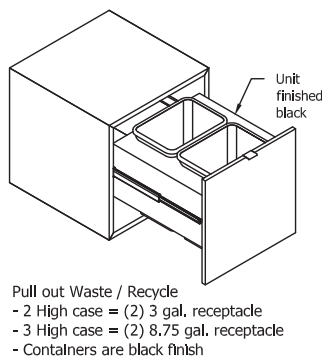

Highline Collection

Credenzas

Elevations and Optional Tops

1 High Credenza

2 High Credenza

3 High Credenza

Highline Collection

Credenza

Leg and Case Details

Credenza Notes

- Pulls and trash liners come in the specified metal finish
- All drawers have a 2" tab pull located in the center of the top edge of each drawer front
- All drawers use partial extension, self-closing undermount slides
- Pull-out trash units use full extension side mount slides
- All doors use free swing hinges and touch latches
- All credenza top material finishes are secured to the case with silicone except for tops finished with full clear glass (FG GC00)
- Full clear glass (FG GC00) rests atop of 3/8" bumpers located on top of case
- Drop-through trash option is available with all top options except with full clear glass (FG GC00)

AV CASE

- All AV cases have an open back with a 3" border
- Coordinate AV requirements with the interior clearance dimensions provided below to ensure fit

18" Case

14.25" wide x 22.18" deep x 21.15" high