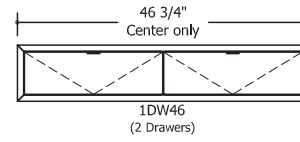

Leg and Case Details

Credenza Notes

- Pulls and trash liners come in the specified metal finish
- All drawers have a 2" tab pull located in the center of the top edge of each drawer front
- All drawers use partial extension, self-closing undermount slides
- Pull-out trash units use full extension side mount slides
- All doors use free swing hinges and touch latches
- All credenza top material finishes are secured to the case with silicone except for tops finished with full clear glass (FG GC00)
- Full clear glass (FG GC00) rests atop of 3/8" bumpers located on top of case
- Drop-through trash option is available with all top options except with full clear glass (FG GC00)

24" Case

20.25" wide x 22.18" deep x 21.15" high

47" Case

41.25" wide x 22.18" deep x 21.15" high

Highline Collection

1 High Credenza

Positional Configurations

Highline Collection

2 High Credenzas

Positional Configurations

18"
L / R

2DW18
(2 Drawers)

18"
L / R

2DR18
(Door w/adj. Shelf)

18"
L / R

2OW18
(Open over Drawer)

18"
L / R

2TT18
(Trash thru Top
w/1 single can only)

24"
L / C / R

2DW24
(2 Drawers)

24"
L / C / R

2DR24
(Door w/adj. Shelf)

24"
L / C / R

2OW24
(Open over Drawer)