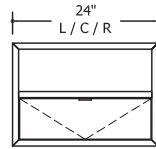

2 High Credenzas

Positional Configurations

18"
L / R

2DW18
(2 Drawers)

18"
L / R

2DR18
(Door w/adj. Shelf)

18"
L / R

2OW18
(Open over Drawer)

18"
L / R

2TT18
(Trash thru Top
w/1 single can only)

24"
L / C / R

2DW24
(2 Drawers)

24"
L / C / R

2DR24
(Door w/adj. Shelf)

24"
L / C / R

2OW24
(Open over Drawer)

24"
L / C / R

2TT24
(Trash thru Top
w/1 single can only)

46 3/4"
Center only

2DW46
(4 Drawers)

46 3/4"
Center only

2DR46
(2 Doors w/2 adj. Shelves)

46 3/4"
Center only

2OW46
(Open over 2 Drawers)