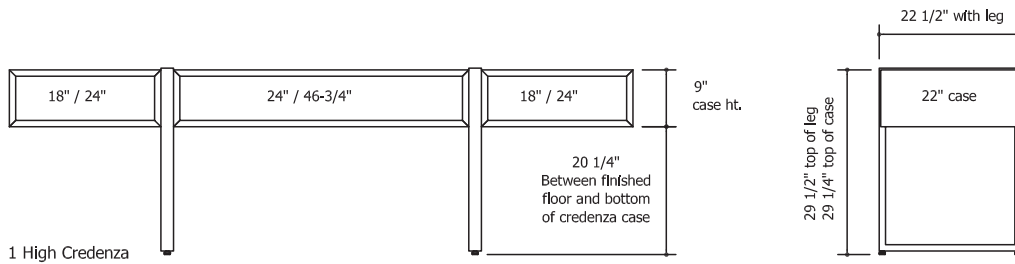

Highline Collection

Credenzas

Elevations and Optional Tops

1 High Credenza

2 High Credenza

3 High Credenza

Highline Collection

Credenza

Leg and Case Details

Credenza Notes

- Pulls and trash liners come in the specified metal finish
- All drawers have a 2" tab pull located in the center of the top edge of each drawer front
- All drawers use partial extension, self-closing undermount slides
- Pull-out trash units use full extension side mount slides
- All doors use free swing hinges and touch latches
- All credenza top material finishes are secured to the case with silicone except for tops finished with full clear glass (FG GC00)
- Full clear glass (FG GC00) rests atop of 3/8" bumpers located on top of case
- Drop-through trash option is available with all top options except with full clear glass (FG GC00)

AV CASE

- All AV cases have an open back with a 3" border
- Coordinate AV requirements with the interior clearance dimensions provided below to ensure fit

18" Case

14.25" wide x 22.18" deep x 21.15" high

24" Case

20.25" wide x 22.18" deep x 21.15" high

47" Case

41.25" wide x 22.18" deep x 21.15" high

Highline Collection

1 High Credenza

Positional Configurations

Highline Collection